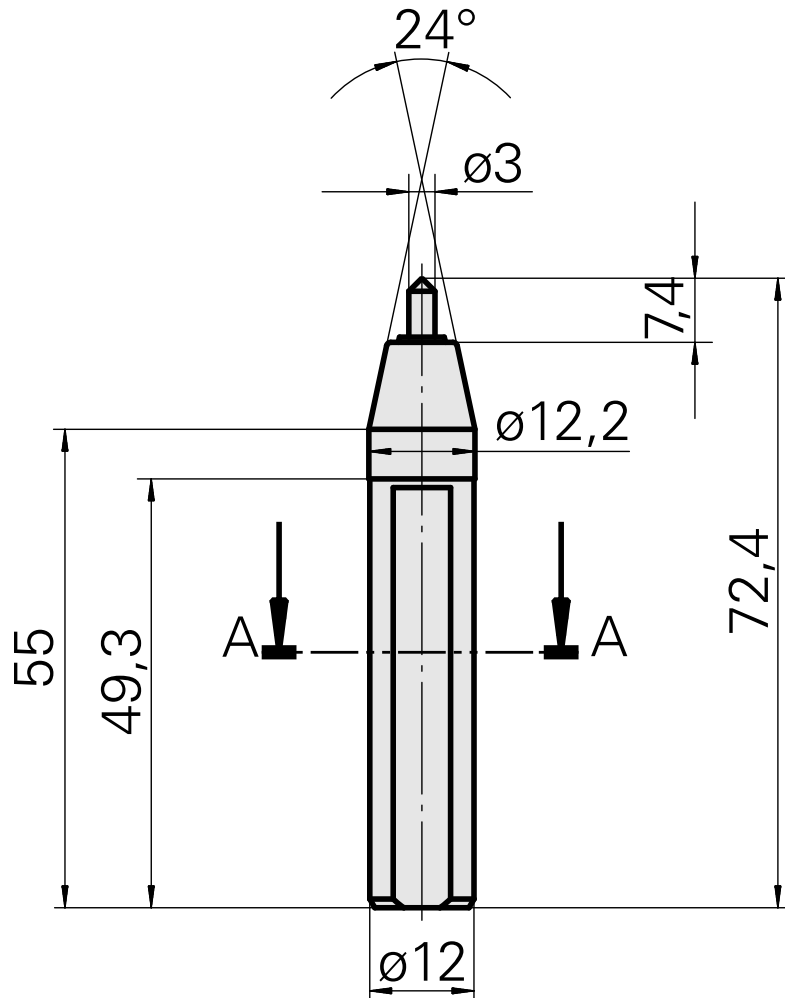

Marking tool, Tip angle/radius 90°/R0.5mm

Technical features

TH accessories category

Marking tool

Tool mounting

12 mm

A-A

Documents