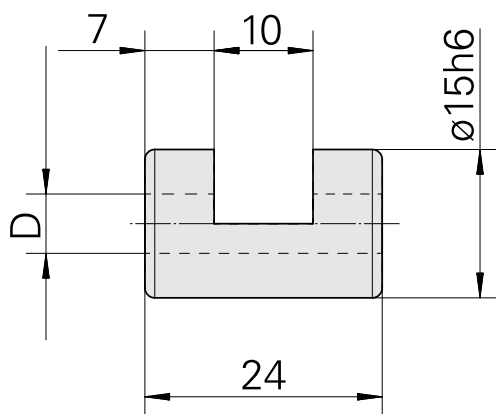

Clamping sleeve D15/ 10mm

Technical data

TH accessories category	Clamping sleeve
Mounting	D15
Tool mounting	10mm

10448395
993115.1000

INDEX

Documents

No downloads available for this product