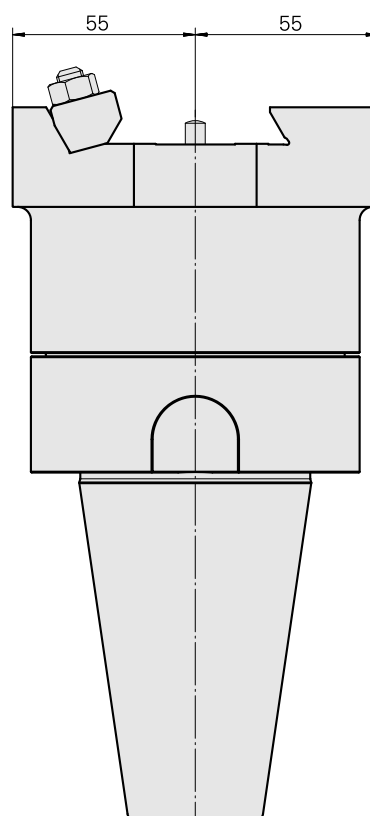

Adaptor

Technical features

TH accessories category

Adapter for presetting units

Mounting

SK50

Tool mounting

Dovetail ABC