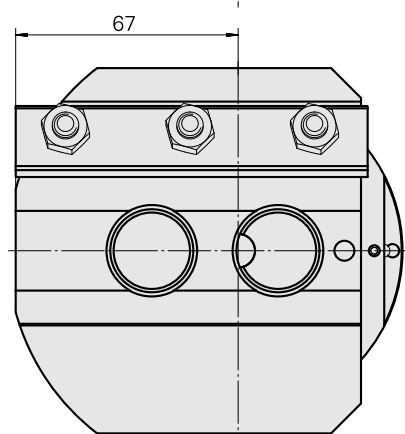

Adaptor

Technical features

TH accessories category

Adapter for presetting units

Mounting

SK50

Tool mounting

Dovetail ABC