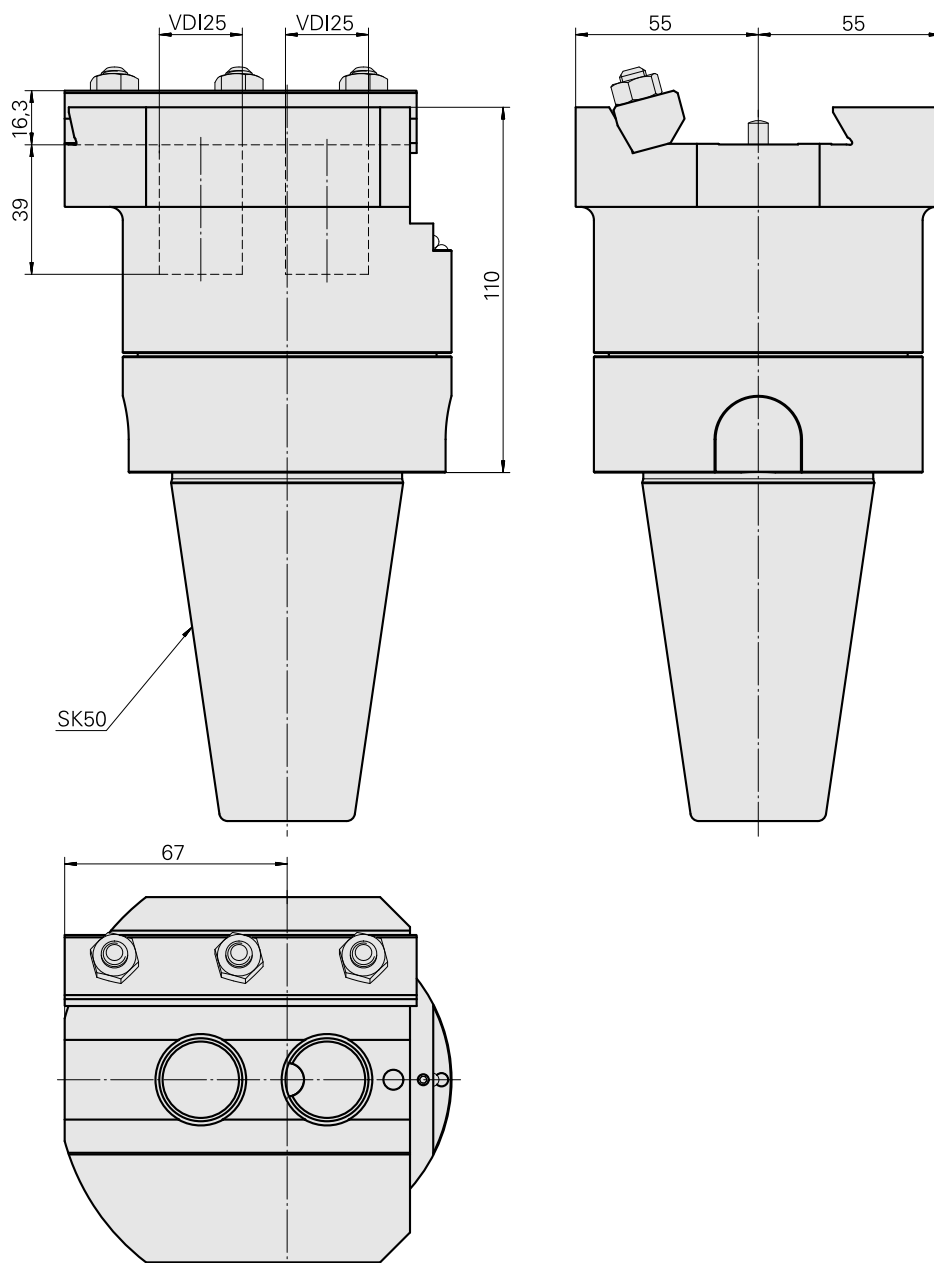

Adaptor

Technical data

TH accessories category

Adapter for presetting units

Mounting

SK50

Tool mounting

Dovetail ABC