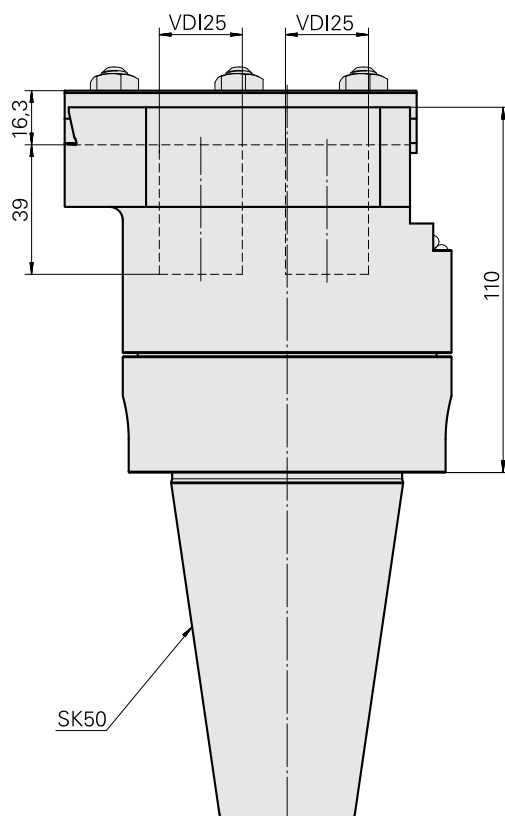

Adaptor

Technical features

TH accessories category

Adapter for presetting units

Mounting

SK50

Tool mounting

Dovetail ABC