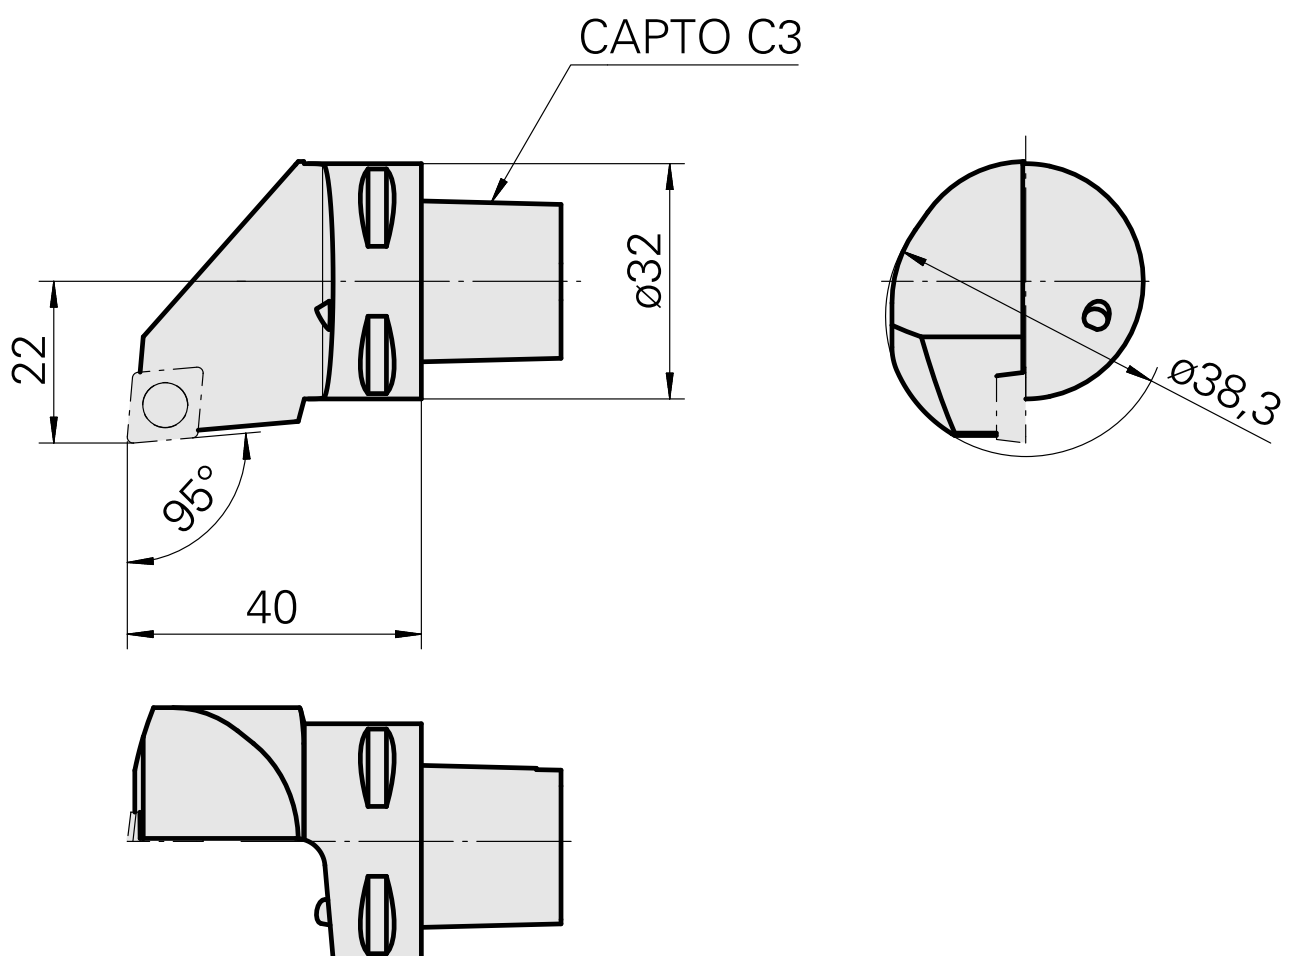

## INDEX CAPTO C3 for CC.. 09T3.., right, with gripper groove

### Technical data

TH accessories category

INDEX CAPTO C3

Mounting

for CC.. 09T3..

Quick change inserts

Turning tool holder