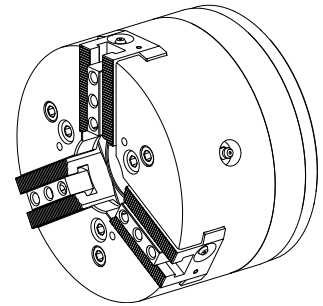

## 3-jaw chuck

### Technische Daten

<b>INDEX TRAUB products</b>	G200
<b>Spindle clearance</b>	46mm
<b>Machining side</b>	Main spindle • Counter spindle
<b>manufacturer product line</b>	KFD-HS160-46
<b>Spindle mounting</b>	KK 5
<b>manufacturer product line</b>	Roehm