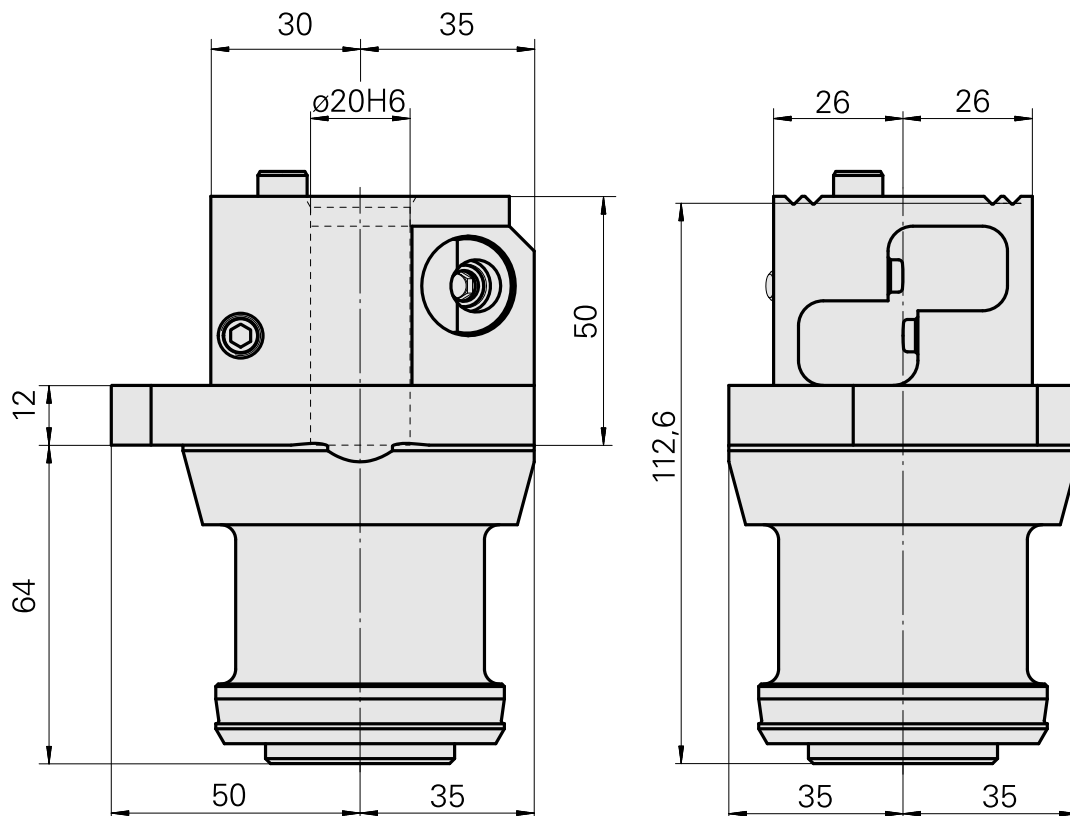

Mount VDI20

Technical data

TH accessories category

Adapter pre-adjustment block

Tool mounting

VDI 20

Documents

No downloads available for this product