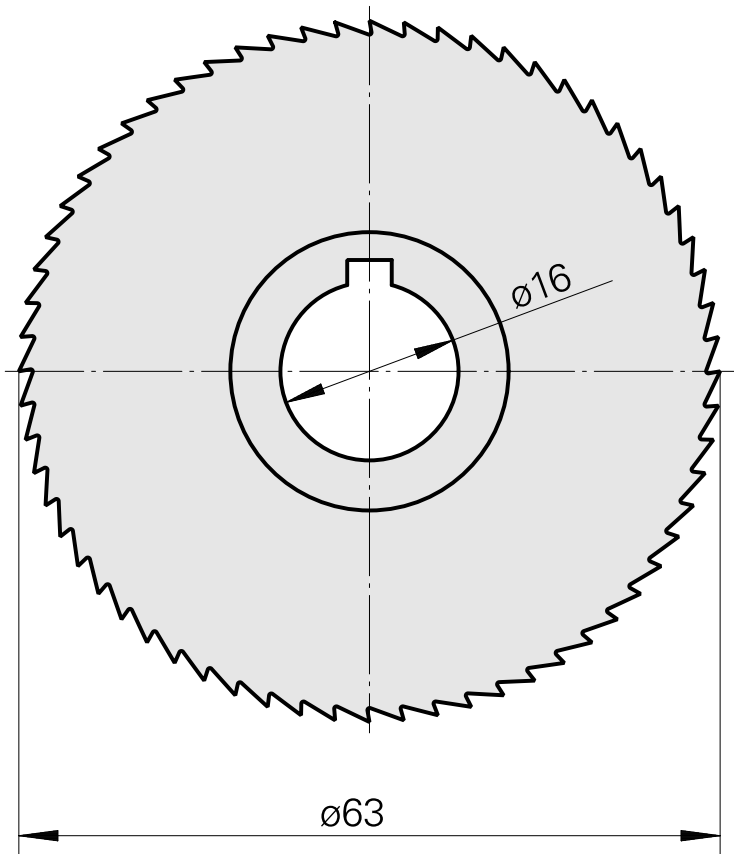

Saw blade, circular saw blade width 0.6 mm (0.023")

Technical data

TH accessories category

Circular saw blade d63

Tool mounting

16mm

10358779
223010.6306

INDEX