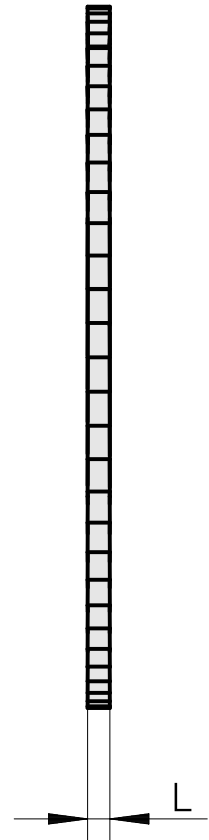

Saw blade, circular saw blade width 0.6 mm (0.023")

Technical data

TH accessories category

Circular saw blade d63

Tool mounting

16mm

10358779
223010.6306

INDEX