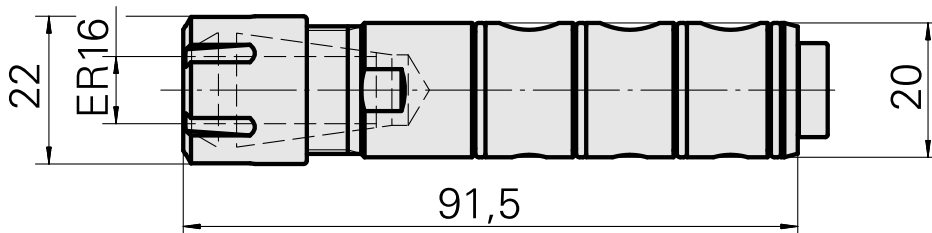

Mount ER16

Technical data

| | |
|----------------------|--|
| Drive | not live |
| Cooling | internal |
| Mounting | ER16 |
| Pressure | 80 bar |
| X [mm] | – |
| Y [mm] | – |
| Z [mm] | – |
| INDEX TRAUB products | TNL18 • TNL20 • TNL32-11 • TNL32 • TNL32-11 compact • TNL20-11 • TNL32 compact • TNK40.2-10 • TNL20.2 • TNK40.2 |

Documents

No downloads available for this product

Accessories

Required for operation

[Spanner 7111.16000](#)

Product ID : 10621809

Previous product ID : 490219.2161

| | | | |
|--|------------------|----------------------|---|
| TH accessories category Tool | Mounting ER16 | Collet type ER 16 | Clamping nut type Female thread diameter reduced |
| Tools for Collet chucks Clamping nut wrench | | | |

[Clamping nut, for internal cooling lubricant supply](#)

Product ID : 10888980

Previous product ID : W9990347

| | | | |
|---|------------------|----------------------|---|
| TH accessories category Clamping nut | Mounting ER16 | Collet type ER 16 | Clamping nut type Female thread diameter reduced |
|---|------------------|----------------------|---|