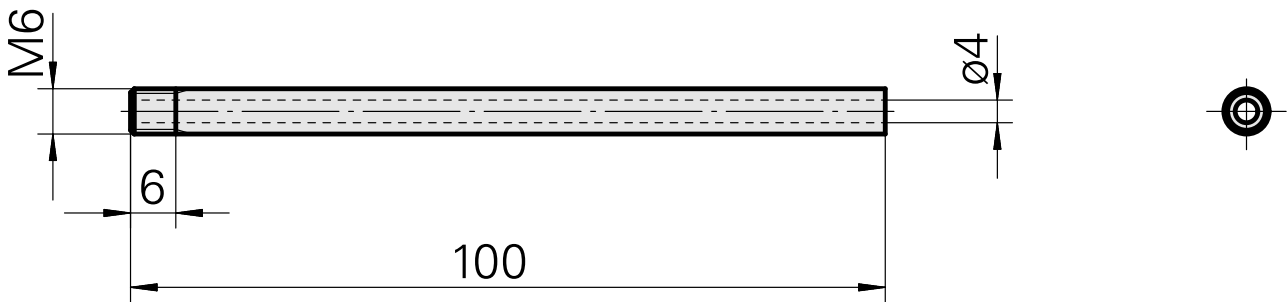

Coolant tube, L=100 mm (3.93")

Technical data

TH accessories category

Cooling lubricant tube

Mounting

M6

Documents

No downloads available for this product