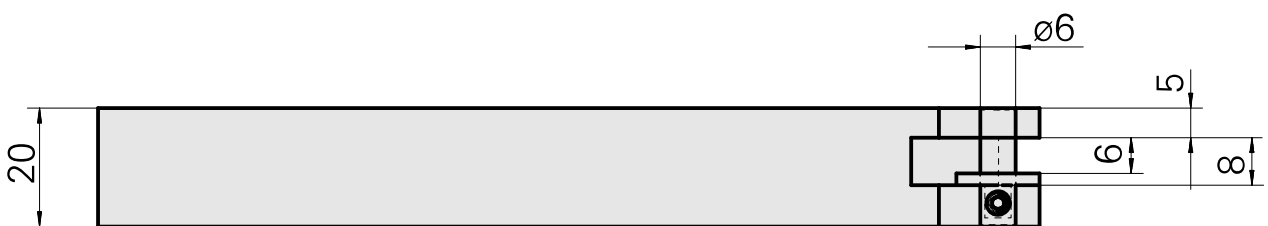

Insert, for 1 knurling wheel

Technical data

TH accessories category

Knurling tool holder

Mounting

Square 20x20

Documents

No downloads available for this product