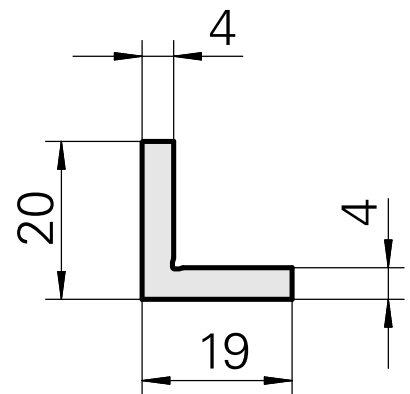

Angle, Height 4 mm, Width 4 mm

Technical data

TH accessories category

Compensation bracket

Mounting

Square 20x20

Documents

No downloads available for this product