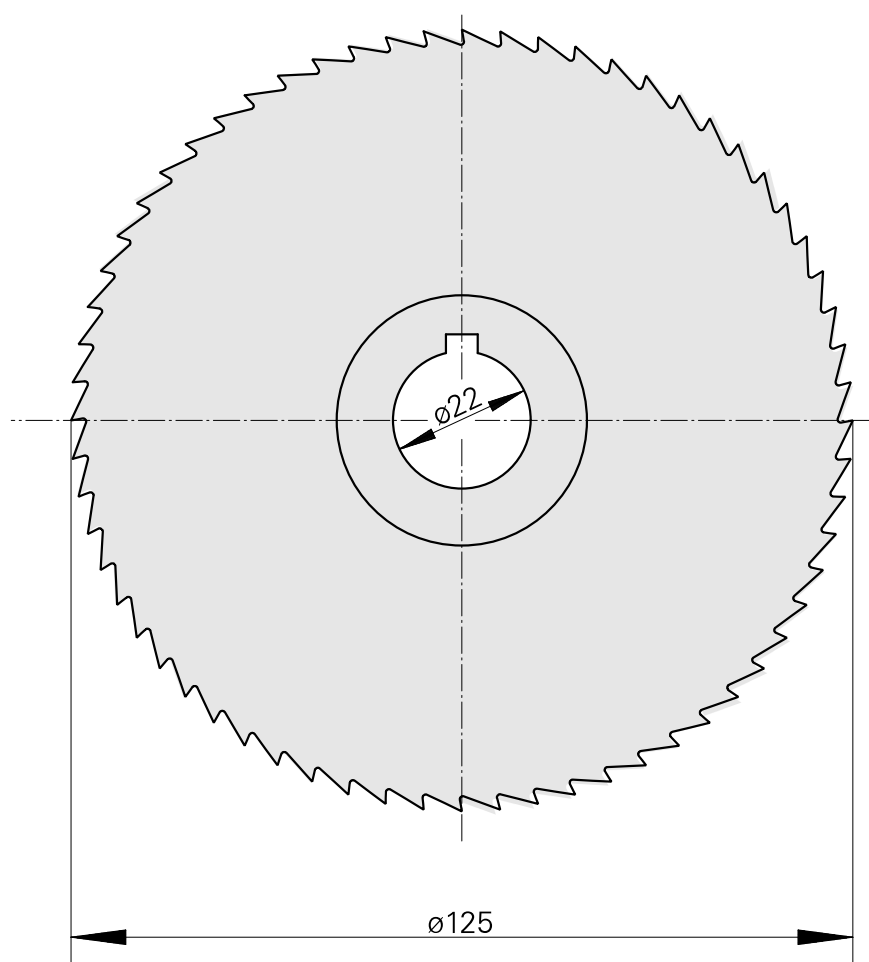

## Saw blade, circular saw blade width 4 mm (0.15")

### Technical features

TH accessories category

Circular saw blade d125

Tool mounting

22 mm

10306434  
223015.2540

**INDEX**

---