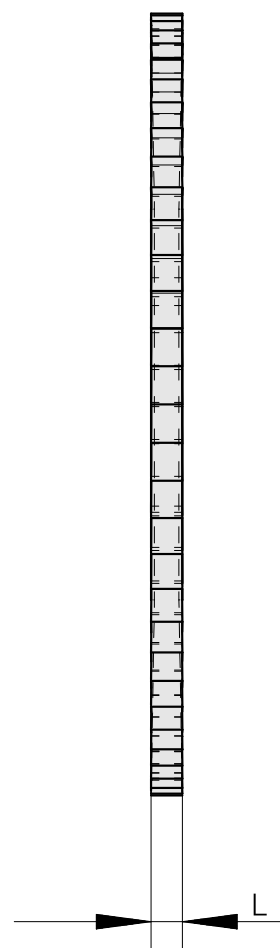

## Saw blade, circular saw blade width 4 mm (0.15")

### Technical features

TH accessories category

Circular saw blade d125

Tool mounting

22 mm

10306434  
223015.2540

**INDEX**

---