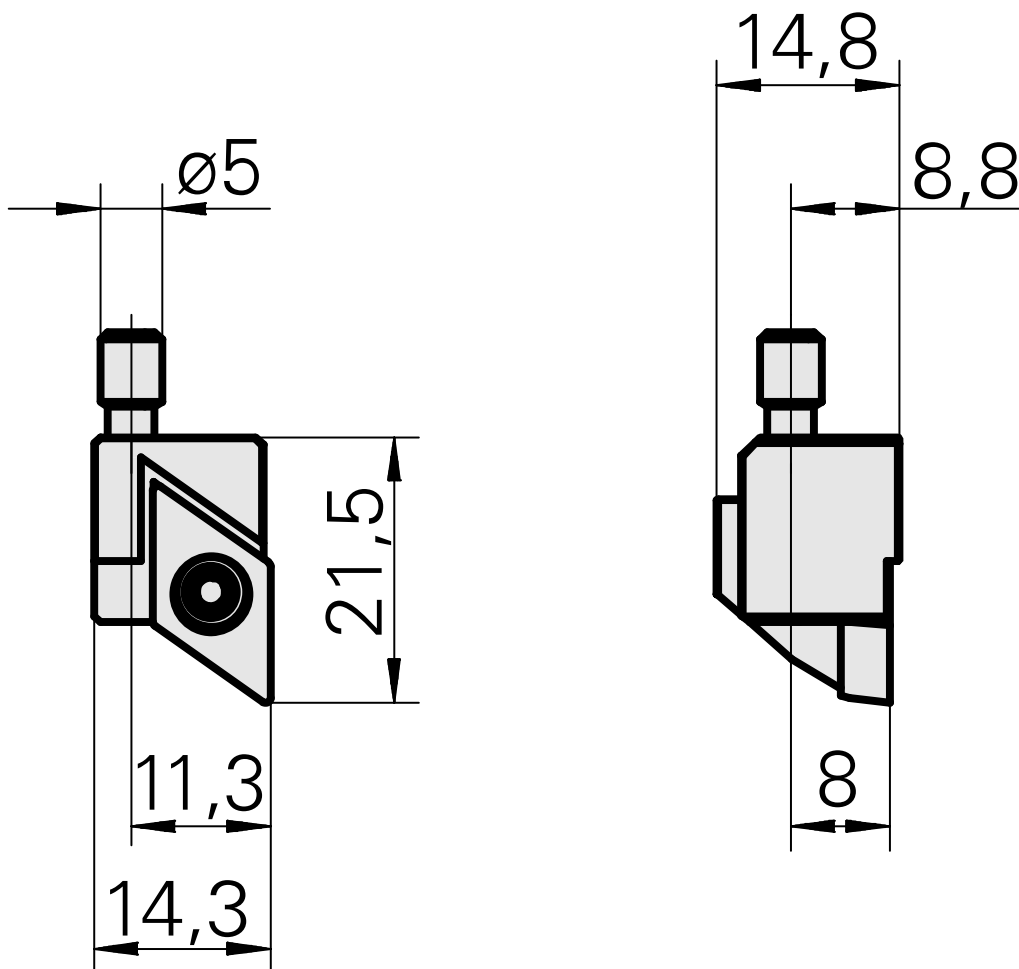

Cassette

Technical data

TH accessories category

Cassette, left

Mounting

for DC.. 11T3..

Documents

No downloads available for this product