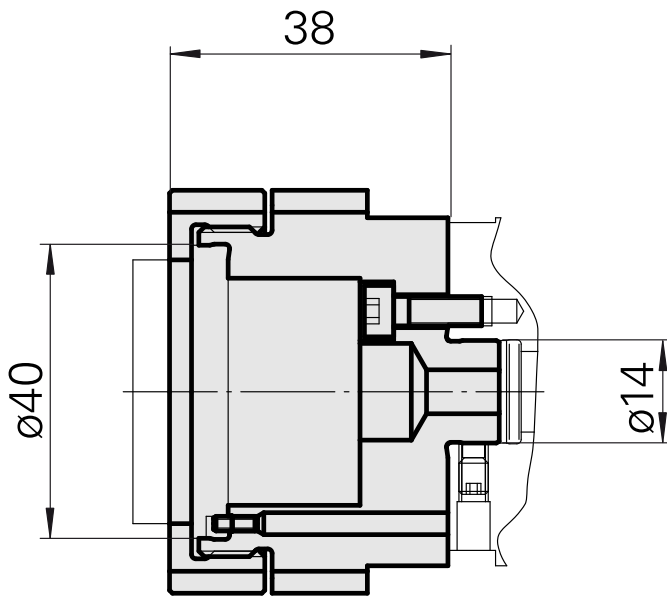

Broaching/ Slotting toolholder D40

Technical data

There are currently no additional technical features stored for this product

10304370
983306

INDEX

Documents

No downloads available for this product