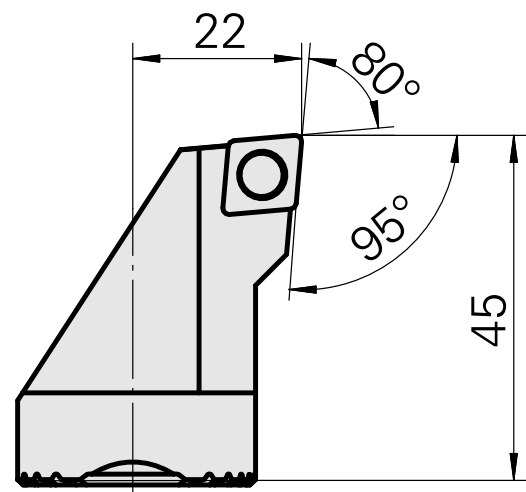

X [mm]

45 (1.77")

Z [mm]

22 (0.87)

INDEX TRAUB products

G220.3 • G220 • R200 • TNX65/42 •
TNX220.3

Documents

No downloads available for this product