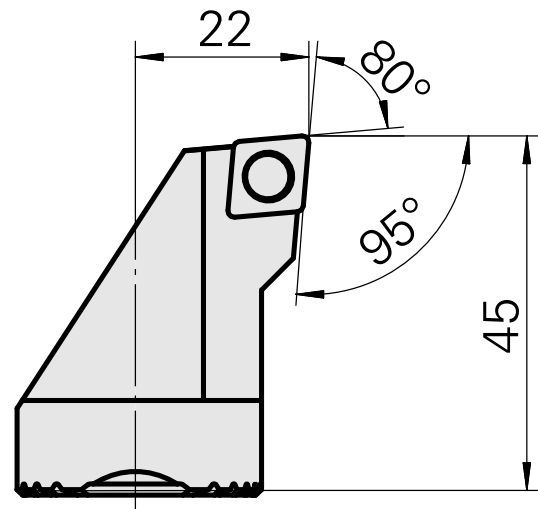

## Boring head for CC.. 09T3..

### Technical data

Mounting	for CC.. 09T3..
Cooling	internal
Pressure	50 bar
X [mm]	45 (1.77")
Z [mm]	22 (0.87)
INDEX TRAUB products	G220.3 • R200 • TNX65/42 • TNX220.3