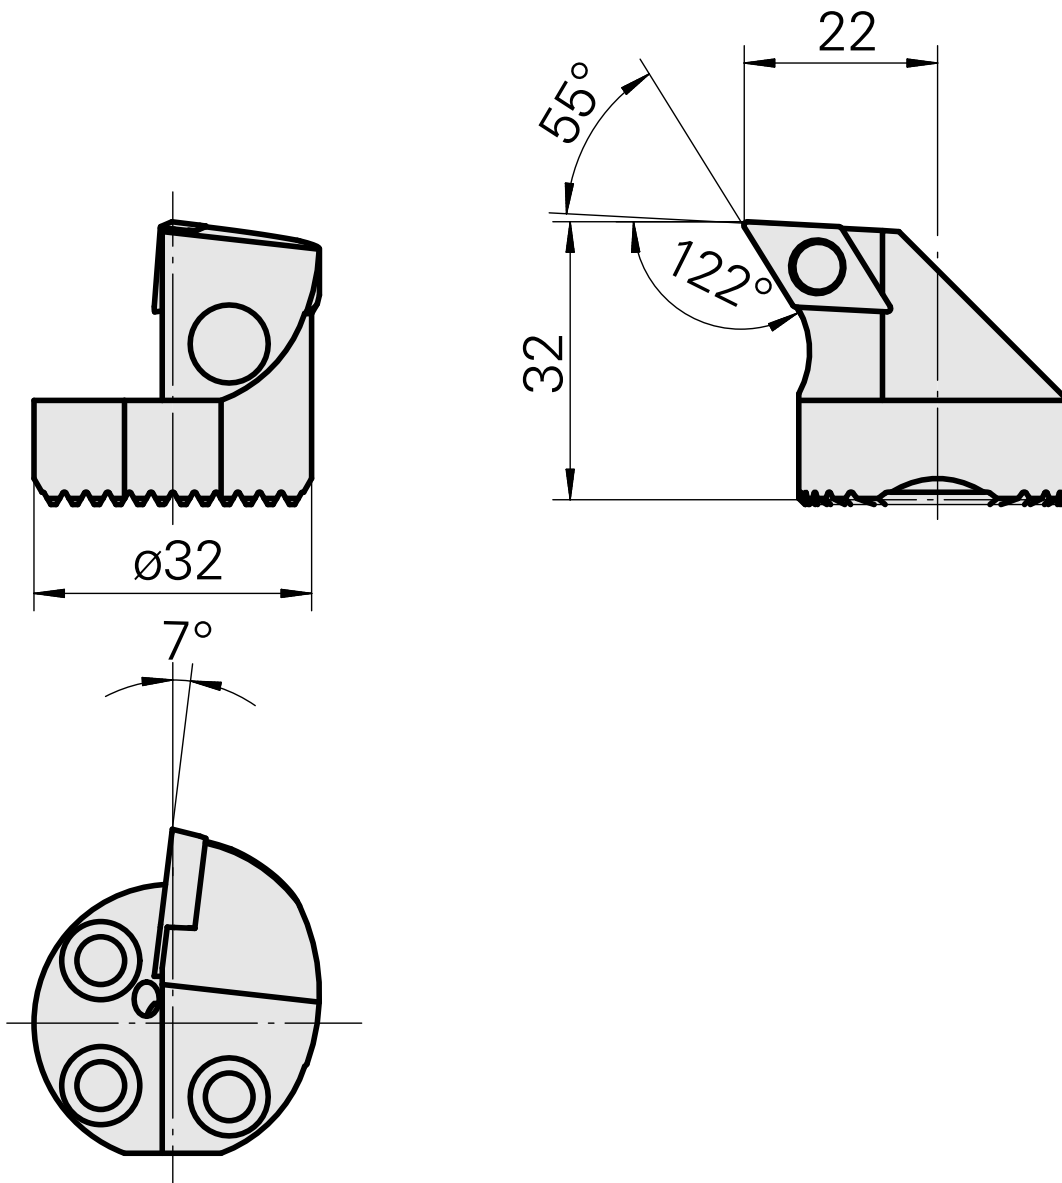

Boring head for DC.. 11T3..

Technical data

Mounting	for DC.. 11T3..
Cooling	internal
Pressure	50 bar
X [mm]	32 (1.26")
Z [mm]	22 (0.87)
INDEX TRAUB products	G220.3 • G220 • R200 • TNX65/42 • TNX220.3

Documents

No downloads available for this product

Accessories

Optional accessories

Other accessories

[Countersunk screw Wohlhaupter Nr. 115673](#)

Product ID : 10587078

Previous product ID : W00013.0026
