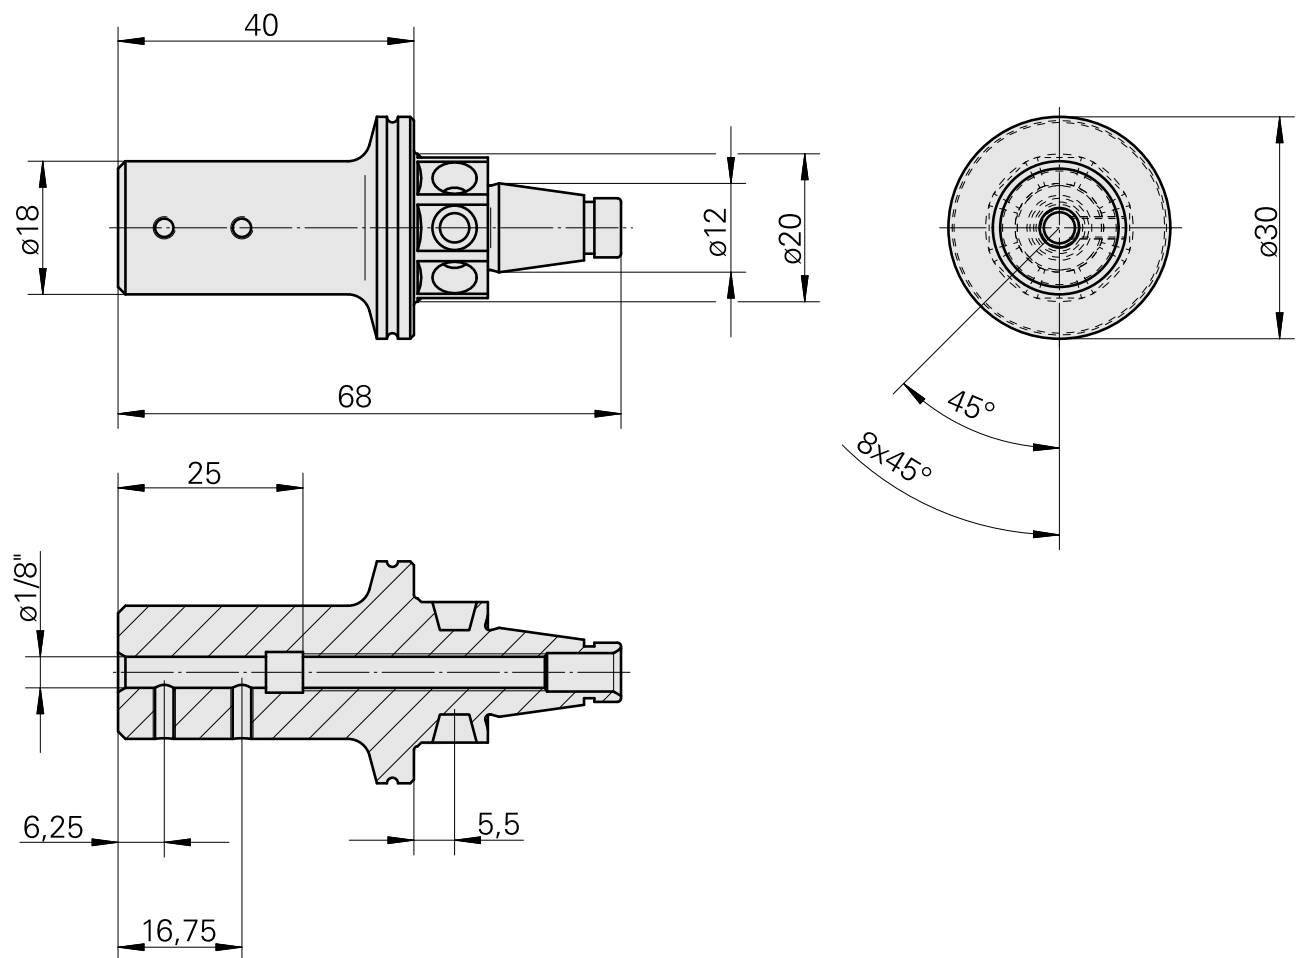

### Technical data

TH accessories category

WFB 20-12

Mounting

D1/8"

Quick change inserts

Boring tool holder

#### [Adjusting screw M 5x15](#)

Product ID : 10491071

Previous product ID : 326794

---