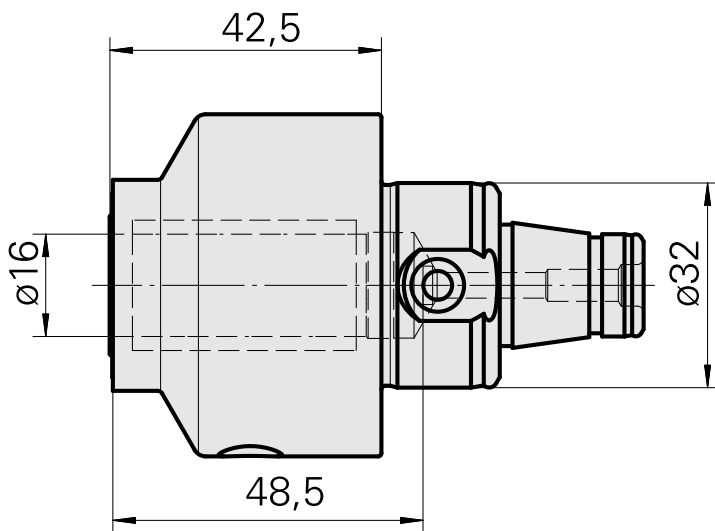

WFB 32-20 Hydraulic expansion chuck D16

Technical data

TH accessories category

WFB 32-20

Mounting

Hydraulic expansion chuck D16

Quick change inserts

hydraulic expan. mounting