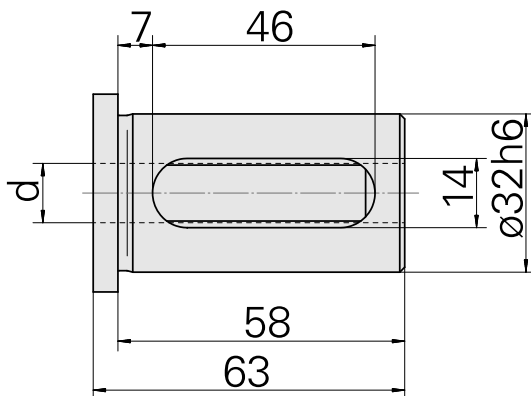

Mounting sleeve with collar D32/ 13mm

Technical data

TH accessories category	Mounting sleeve with collar
Mounting	D32
Tool mounting	13mm

Documents

No downloads available for this product