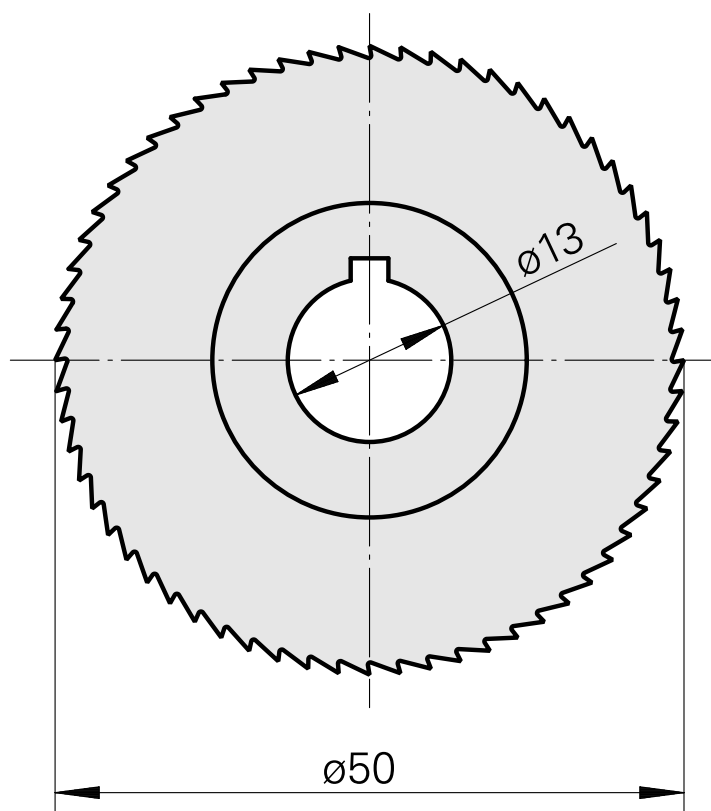

## Saw blade, circular saw blade width 1 mm (0.039")

### Technical data

TH accessories category

Circular saw blade d50

Tool mounting

13mm