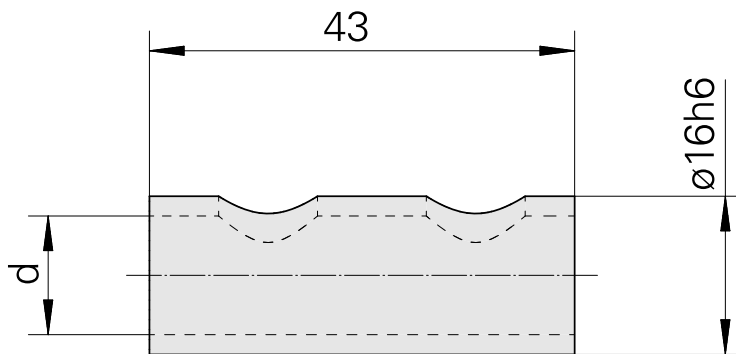

Mounting sleeve D16/ 10mm

Technical data

TH accessories category	Mounting sleeve
Mounting	D16
Tool mounting	10mm

Documents

No downloads available for this product