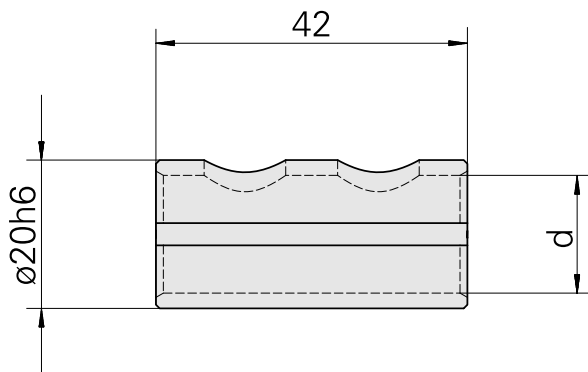

Mounting sleeve D20/ 16mm

Technical data

TH accessories category	Mounting sleeve
Mounting	D20
Tool mounting	16mm

Documents

No downloads available for this product