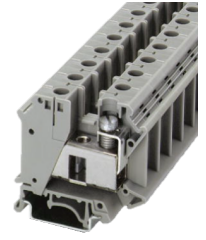

Clip

Technical data

Electrical assemblies	Terminal
Length	55 Millimeter
Width	15.2 Millimeter
Height	59 Millimeter
Cross-section	35 Square millimeter GY - grey

No 3-side view is currently available for this product