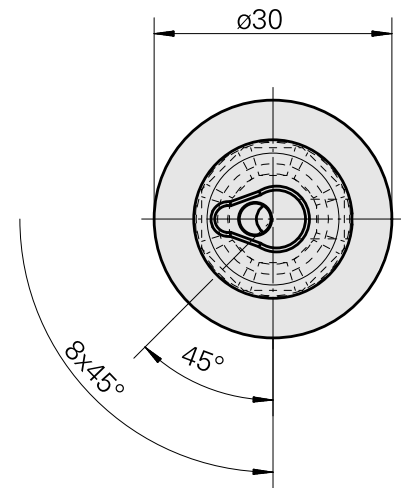

### Technical data

TH accessories category

WFB 20-12

Mounting

Horn Type 110

Quick change inserts

Horn S-Mini