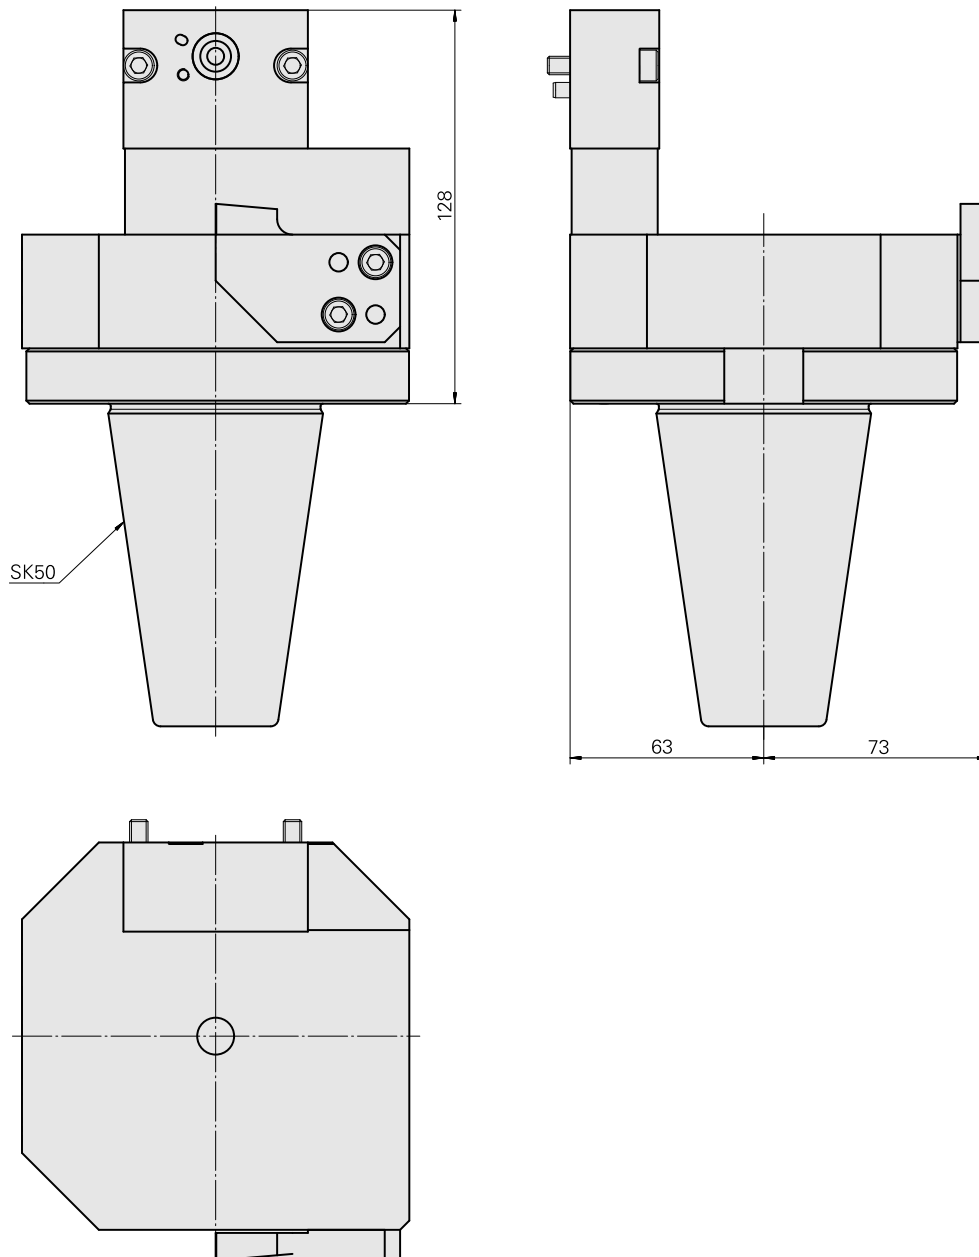

Presetting device

Technical features

TH accessories category

Adapter for presetting units

Mounting

SK50

Tool mounting

MS16 DrillGroovBlock

Documents

No downloads available for this product

Accessories

Optional accessories

Tool holder accessories

[Adapter plate, Rotated 90°](#)

Product ID : 10630218

Previous product ID : W9990900

TH accessories
category
Plate rear drilling unit
MS16