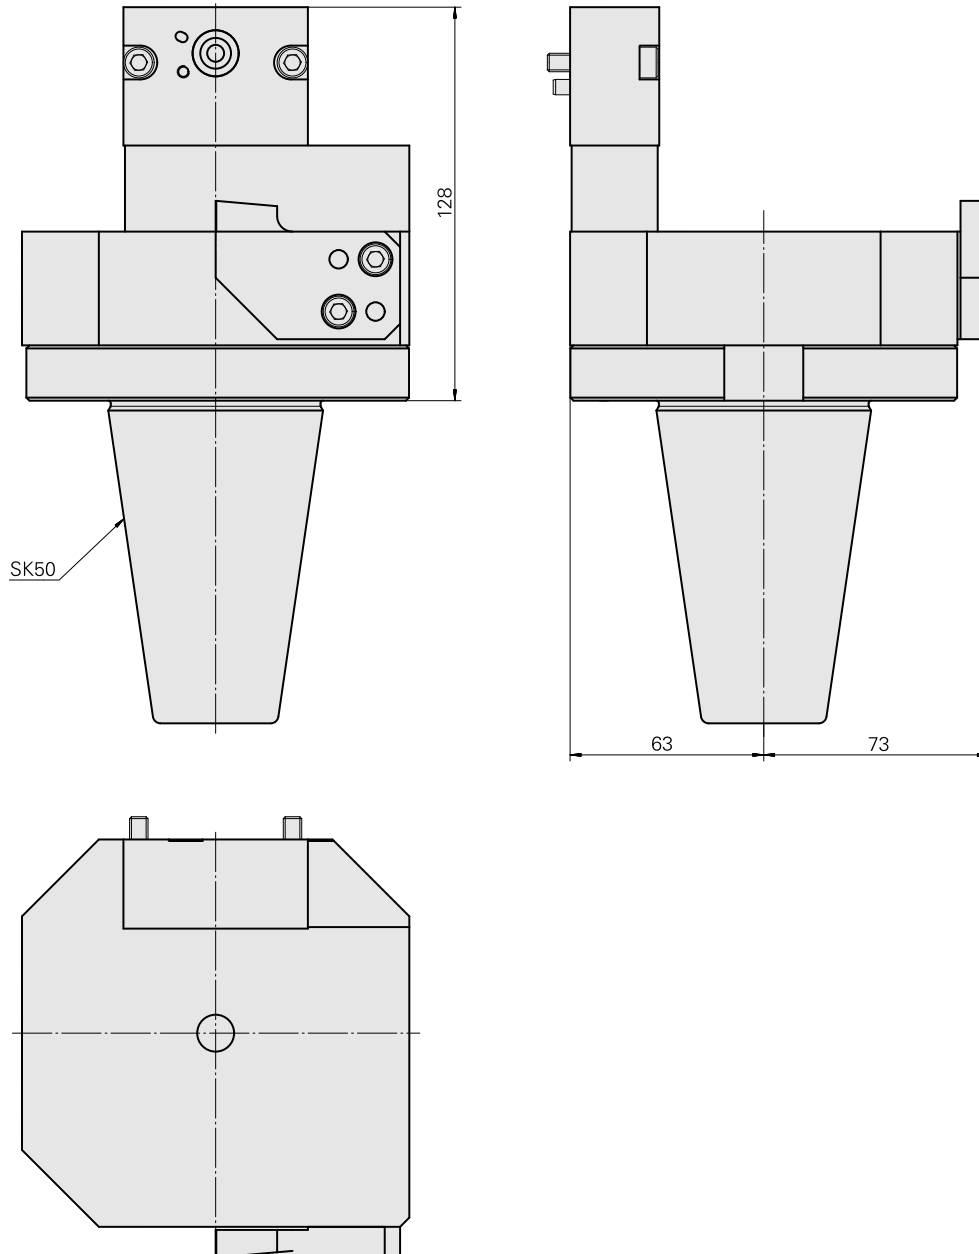

### Technical data

TH accessories category

Adapter for presetting units

Mounting

SK50

Tool mounting

MS16 DrillGroovBlock