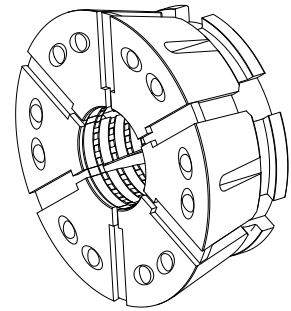

## Clamping head SK100 D=47,00mm

### Technical data

<b>Clamping device size</b>	SK100
<b>manufacturer product line</b>	SPANNTOP nova chuck
<b>Clamping type</b>	grooved
<b>Nominal diameter (mm)</b>	47 Millimeter
<b>Clamping method</b>	External clamping
<b>manufacturer product line</b>	Hainbuch