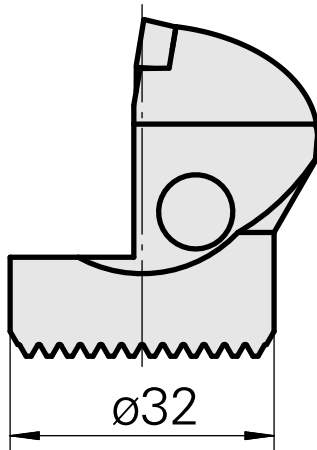

Boring head for DC.. 11T3..

Technical data

| | |
|----------------------|--|
| Mounting | for DC.. 11T3.. |
| Cooling | internal |
| Pressure | 50 bar |
| X [mm] | 40 (1.57") |
| Z [mm] | 22 (0.87) |
| INDEX TRAUB products | G220.3 • R200 • TNX65/42 • TNX220.3 |

Documents

No downloads available for this product

Accessories

Optional accessories

Other accessories

[Countersunk screw Wohlhaupter Nr. 115673](#)

Product ID : 10587078

Previous product ID : W00013.0026
