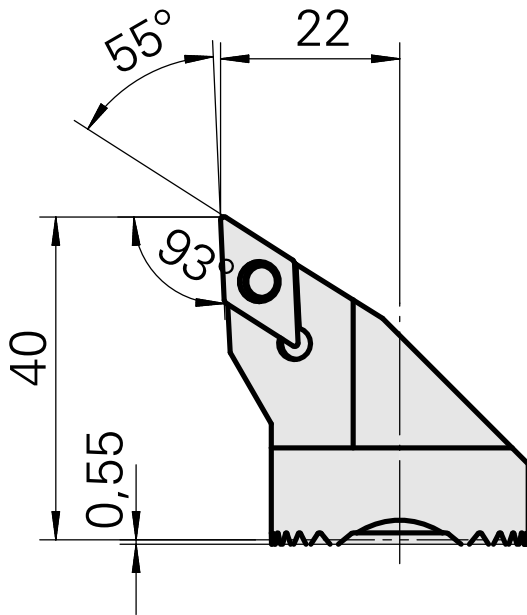

Boring head for DC.. 11T3..

Technical data

Mounting	for DC.. 11T3..
Cooling	internal
Pressure	50 bar
X [mm]	40 (1.57")
Z [mm]	22 (0.87)
INDEX TRAUB products	G220.3 • G220 • R200 • TNX65/42 • TNX220.3

Documents

No downloads available for this product

Accessories

Optional accessories

Other accessories

[Countersunk screw Wohlhaupter Nr. 115673](#)

Product ID : 10587078

Previous product ID : W00013.0026
