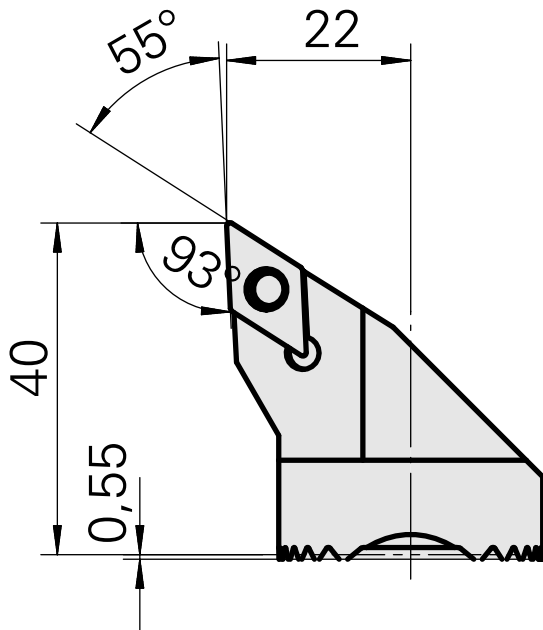

Boring head for DC.. 11T3..

Technical data

| | |
|----------------------|--|
| Mounting | for DC.. 11T3.. |
| Cooling | internal |
| Pressure | 50 bar |
| X [mm] | 40 (1.57") |
| Z [mm] | 22 (0.87) |
| INDEX TRAUB products | G220.3 • R200 • TNX65/42 • TNX220.3 |

Documents

No downloads available for this product

Accessories

Optional accessories

Other accessories

[Countersunk screw Wohlhaupter Nr. 115673](#)

Product ID : 10587078

Previous product ID : W00013.0026
