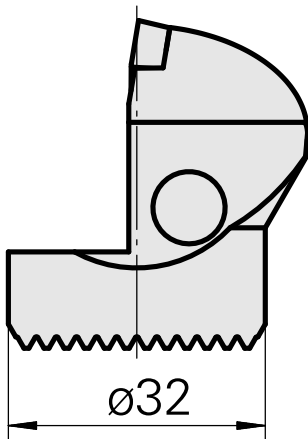

Boring head for DC.. 11T3..

Technical data

Mounting	for DC.. 11T3..
Cooling	internal
Pressure	50 bar
X [mm]	40 (1.57")
Z [mm]	22 (0.87)
INDEX TRAUB products	G220.3 • G220 • R200 • TNX65/42 • TNX220.3

Documents

No downloads available for this product

Accessories

Optional accessories

Other accessories

[Countersunk screw Wohlhaupter Nr. 115673](#)

Product ID : 10587078

Previous product ID : W00013.0026
