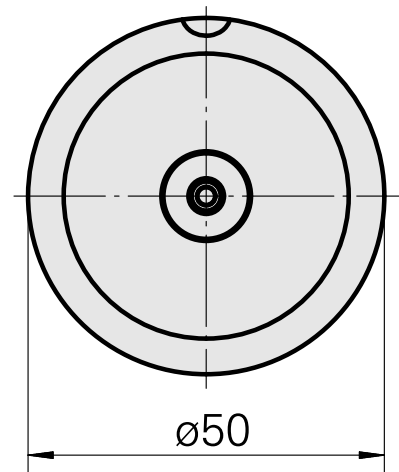

WFB 32-20 D12

Technical data

TH accessories category

WFB 32-20

Mounting

D12

Quick change inserts

Weldon mounting