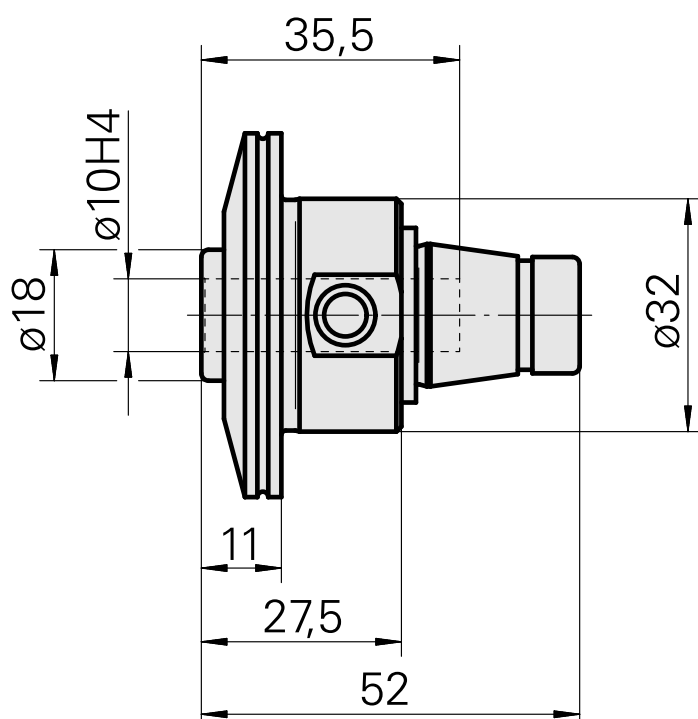

## WFB 32-20 Shrink-fit mounting D10

### Technical data

TH accessories category

WFB 32-20

Mounting

Shrink-fit mounting D10

Quick change inserts

shrink-fit mounting