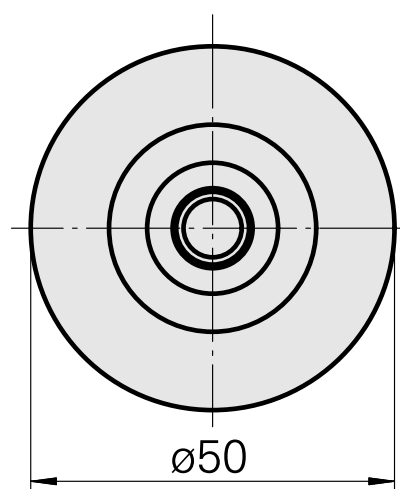

### Technical data

TH accessories category

WFB 32-20

Mounting

Shrink-fit mounting D10

Quick change inserts

shrink-fit mounting