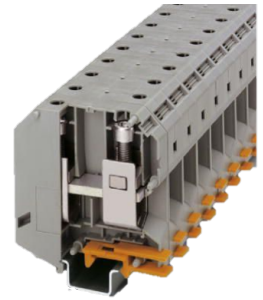

Clip

Technical data

Electrical assemblies	Terminal
Length	83 Millimeter
Width	25 Millimeter
Height	97.5 Millimeter
Cross-section	95 Square millimeter
Number of wires/poles (ST)	2 Piece
	GY - grey

No 3-side view is currently available for this product