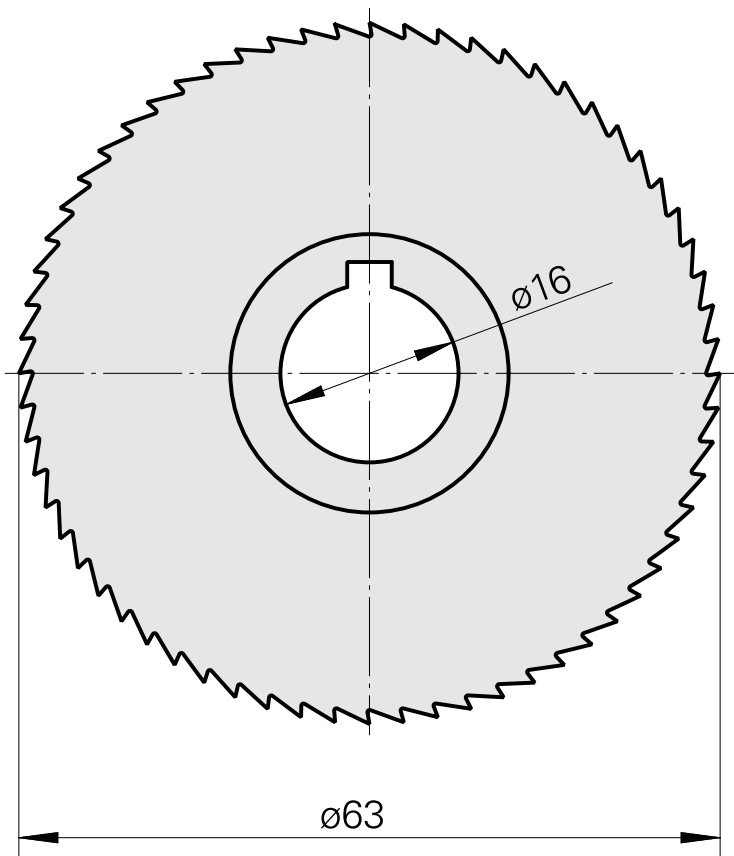

Saw blade, circular saw blade width 2.5 mm (0.09")

Technical data

TH accessories category	Circular saw blade d63
Tool mounting	16mm

10210566
223010.6325

INDEX

Documents

No downloads available for this product