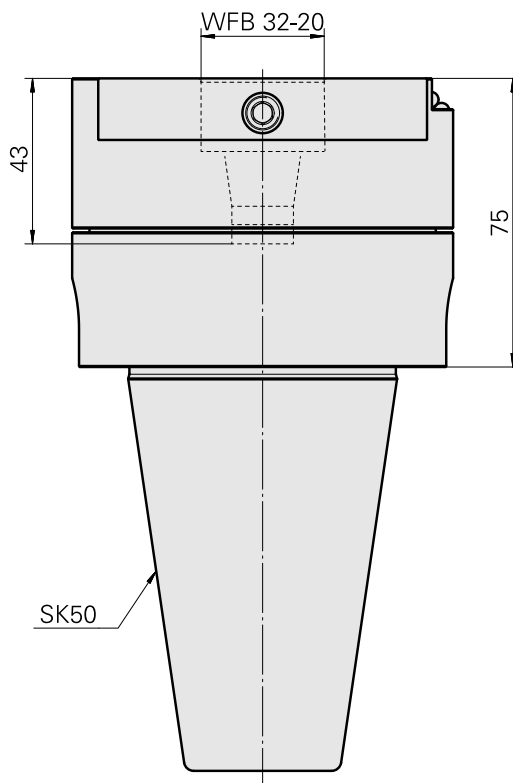

Adaptor

Technical features

TH accessories category

Adapter for presetting units

Mounting

SK50

Tool mounting

WFB 32-20