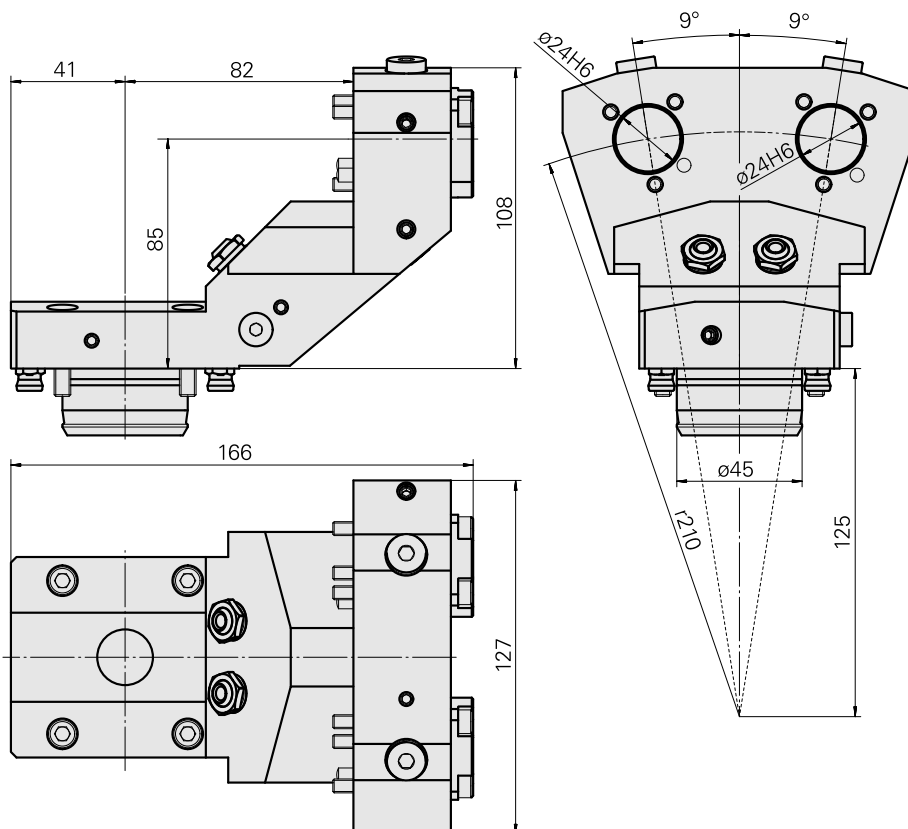

Basic holder KPS 45 D24 (0.94"), double

Technical data

Shank KPS	KPS 45
Drive	not live
Cooling	external and internal
Mounting	D24
Pressure	80 bar, internal 120 bar opt.
X [mm]	85 (3.35")
Y [mm]	±9°
Z [mm]	-82 (-3.23)
INDEX TRAUB products	TNL32-11 • TNL32

[Mount D13 \(0.51 "\)](#)

Product ID : 10301866

Previous product ID : W9991100

Drive not live	Mounting D13	reversible 180° no	X [mm] -
Y [mm] -	Z [mm] -		

[Mount D12 \(0.47 "\)](#)

Product ID : 10069528

Previous product ID : W9990530

Mount D16 (0.63 ")

Product ID : 10506517
Previous product ID : W9990105

Drive not live	Cooling internal	Mounting D16	Pressure 80 bar
X [mm] 36 (1.42")	Y [mm] -	Z [mm] -	INDEX TRAUB products ABC65 • TNK42/65 • TNL18 • TNL20 • TNL32-11 • TNL32 • TNL32-11 compact • TNL20-11 • TNL32 compact • TNK40.2-10 • TNL20.2 • TNK40.2