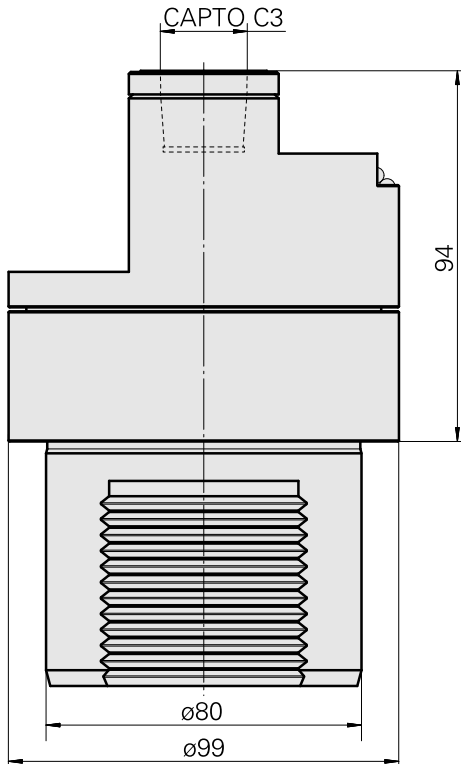

Presetting device D80/INDEX CAPTO C3

Technical data

TH accessories category

Adapter for presetting units

Mounting

D80 for presetting devices

Tool mounting

CAPTO C3