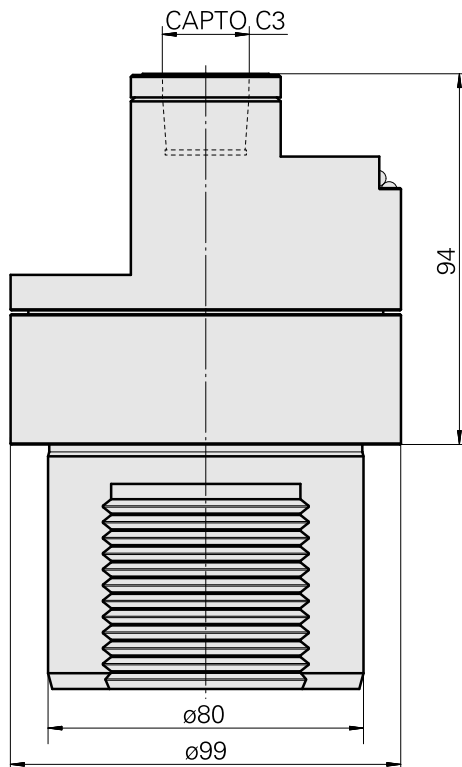

### Technical data

TH accessories category

Adapter for presetting units

Mounting

D80 for presetting devices

Tool mounting

CAPTO C3