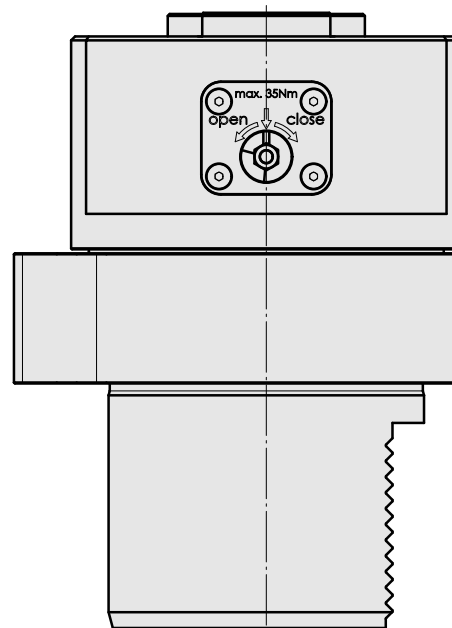

### Technical data

TH accessories category

Adapter for presetting units

Mounting

D80 for presetting devices

Tool mounting

CAPTO C3