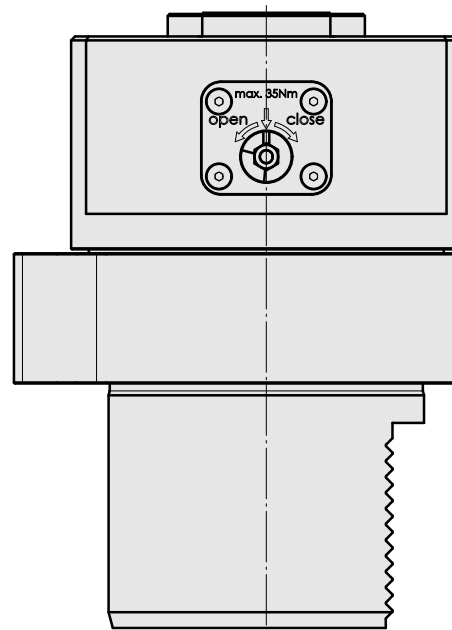

Presetting device D80/INDEX CAPTO C3

Technical data

TH accessories category

Adapter for presetting units

Mounting

D80 for presetting devices

Tool mounting

CAPTO C3