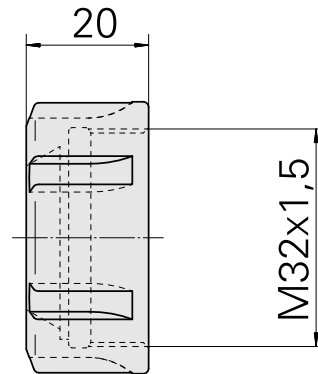

Clamping nut

Technical data

TH accessories category

Clamping nut

Mounting

ER25

Collet type

ER 25

Clamping nut type

Female thread

Documents

No downloads available for this product