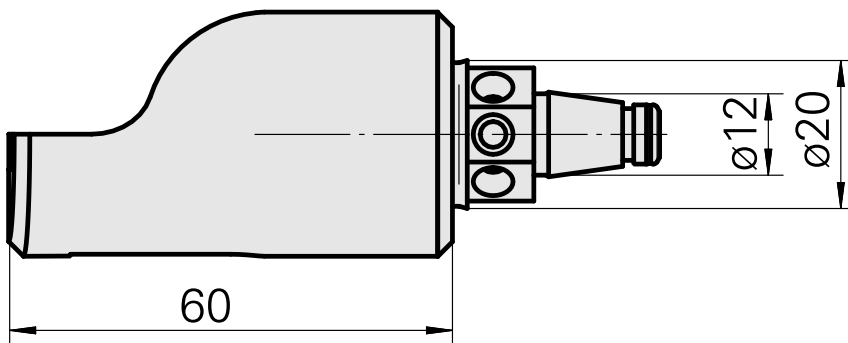

WFB 20-12 for CC.. 09T3.., left, without gripper groove

Technical data

TH accessories category

WFB 20-12

Mounting

for CC.. 09T3..

Quick change inserts

Turning tool holder