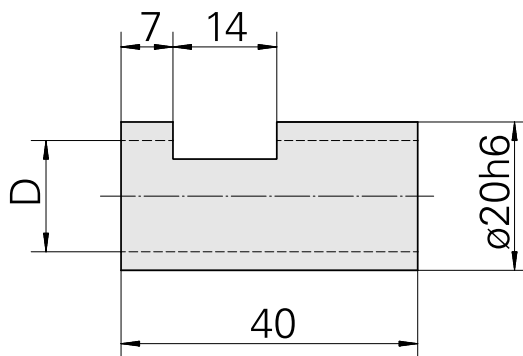

Clamping sleeve D20/ 11mm

Technical data

TH accessories category	Clamping sleeve
Mounting	D20
Tool mounting	11mm

Documents

No downloads available for this product