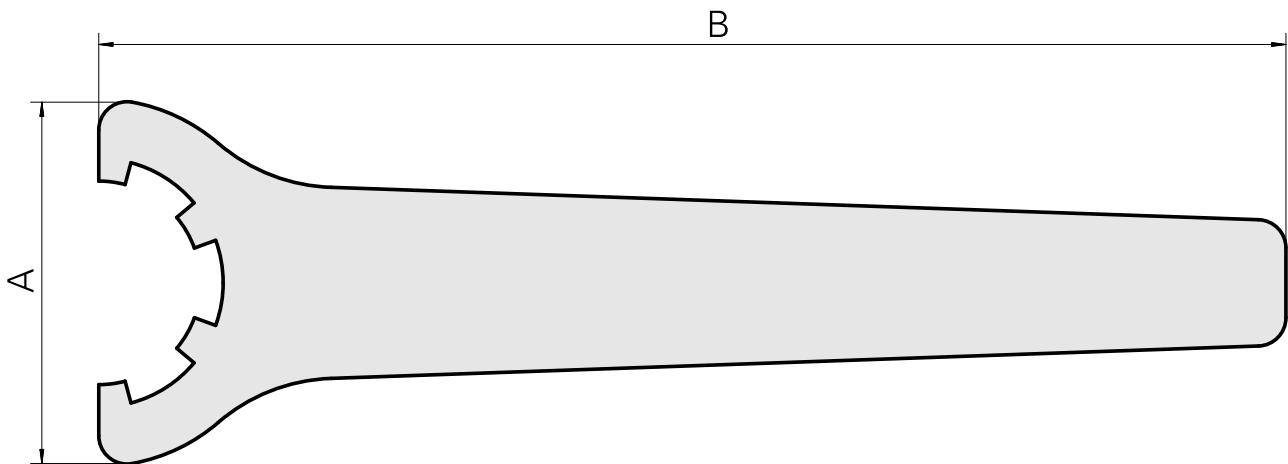

Spanner

Technical data

TH accessories category	Tool
Mounting	ER32
Collet type	ER 32
Clamping nut type	Female thread
Tools for Collet chucks	Clamping nut wrench

Documents

No downloads available for this product