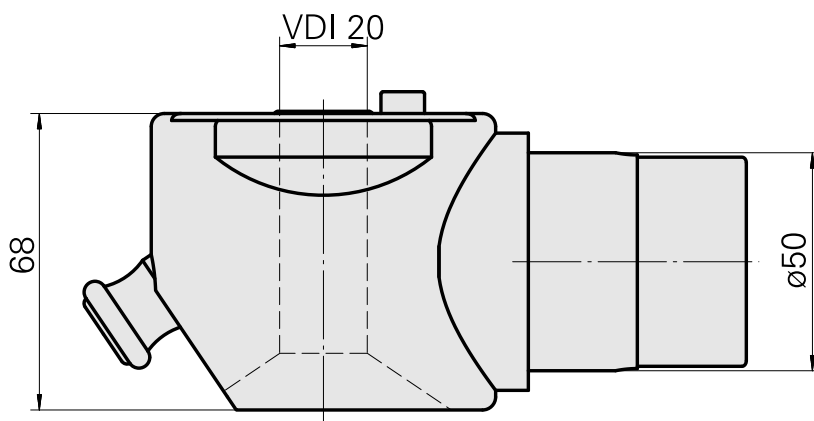

Adapter mounting aid VDI 20

Technical data

TH accessories category

Adapter mounting aid

Tool mounting

VDI 20

Documents

No downloads available for this product