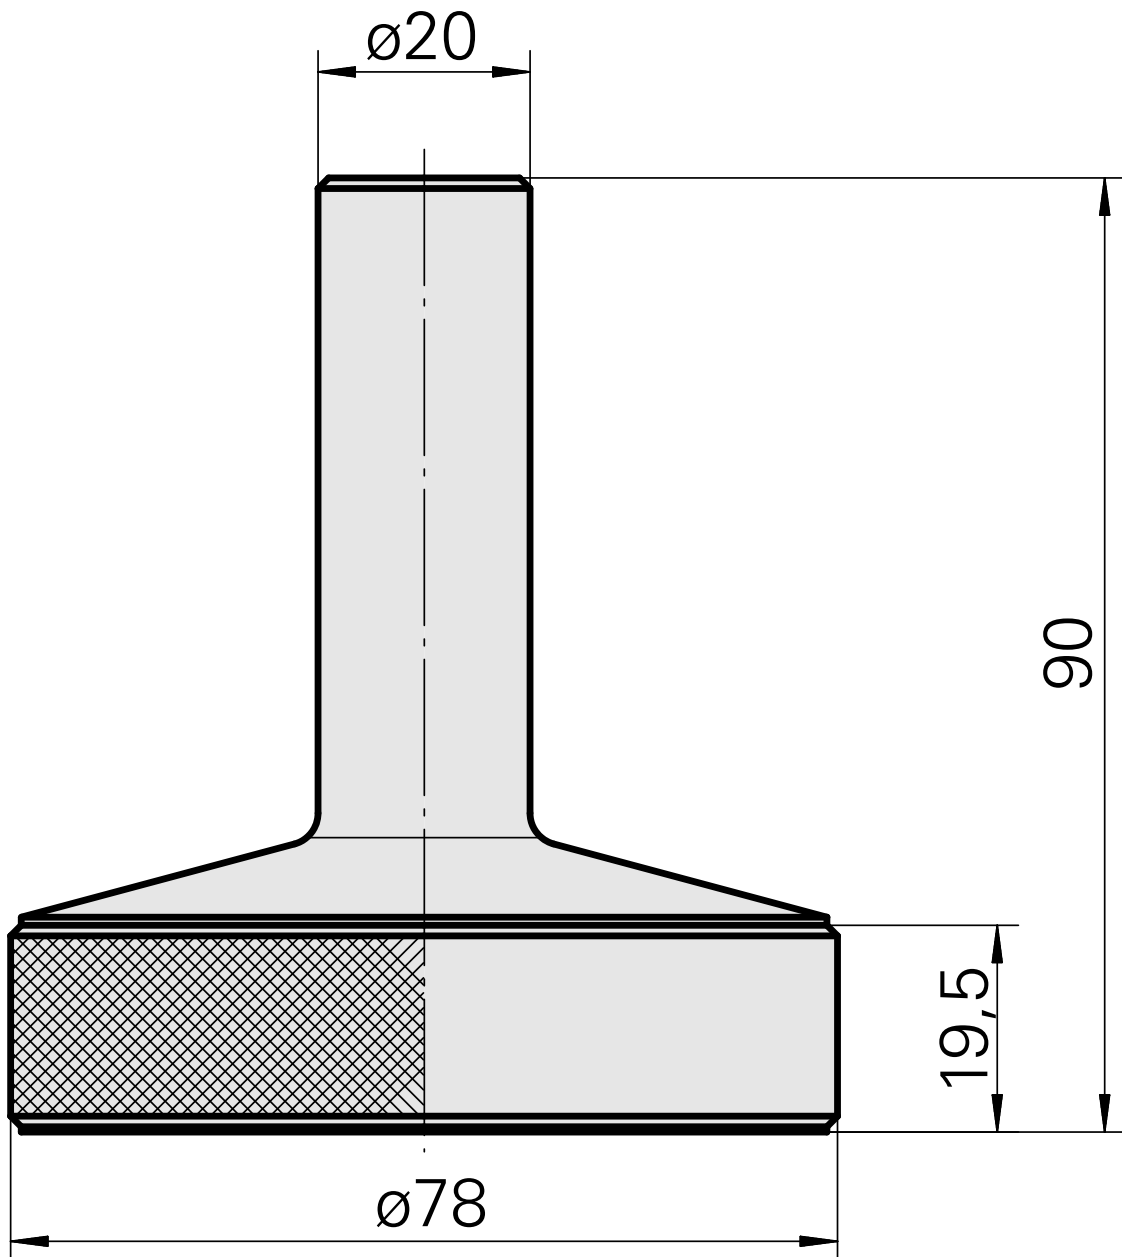

WFB 20-12 WFB 20-12, adapter for shrinking device

Technical data

| | |
|-------------------------|------------------|
| TH accessories category | WFB 20-12 |
| Mounting | WFB 20-12 |
| Quick change inserts | miscell mounting |