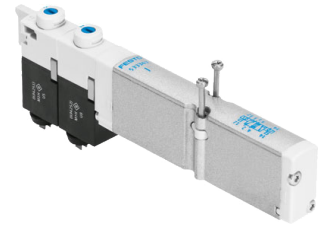

5/3 directional valve

Technical data

Type of reset	mechanical spring
Valve function	5/3 exhausted

No 3-side view is currently available for this product

10171803
477186.4561

INDEX

Documents

No downloads available for this product