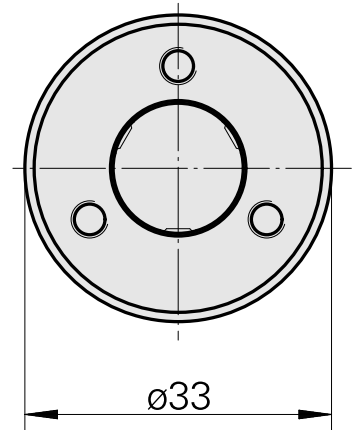

## WFB 20-12 D14, adapter for broaching tool

### Technical data

TH accessories category	WFB 20-12
Mounting	D14
Quick change inserts	miscell mounting