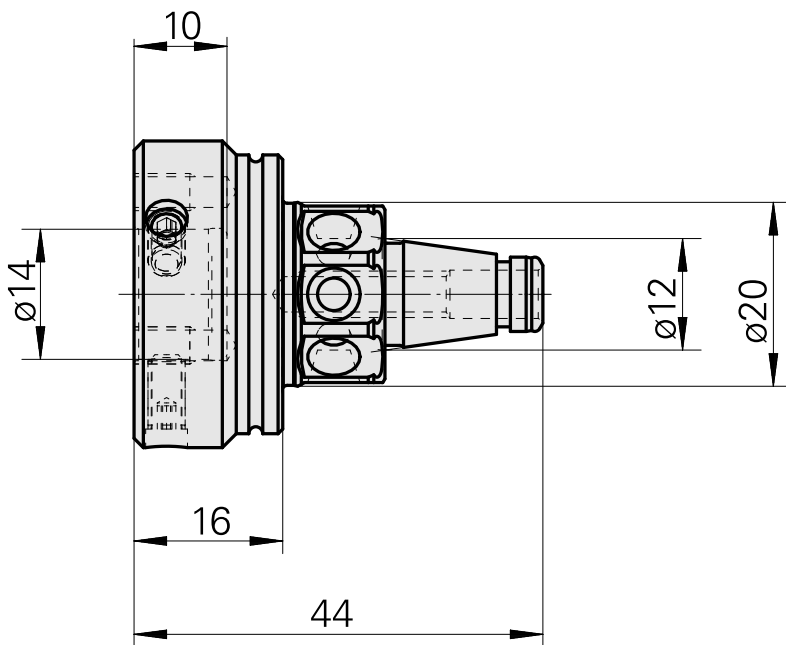

## WFB 20-12 D14, adapter for broaching tool

### Technical data

TH accessories category	WFB 20-12
Mounting	D14
Quick change inserts	miscell mounting