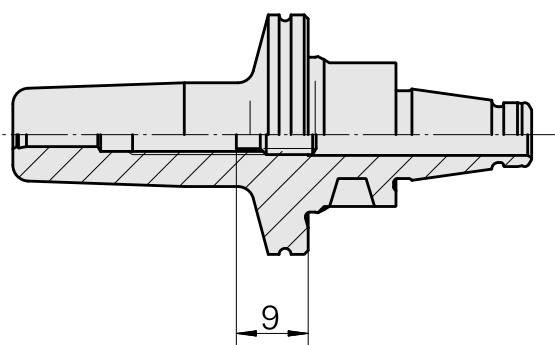

### Características técnicas

TH accessories category

WFB 20-12

Mounting

Shrink-fit mounting D3

Quick change inserts

shrink-fit mounting