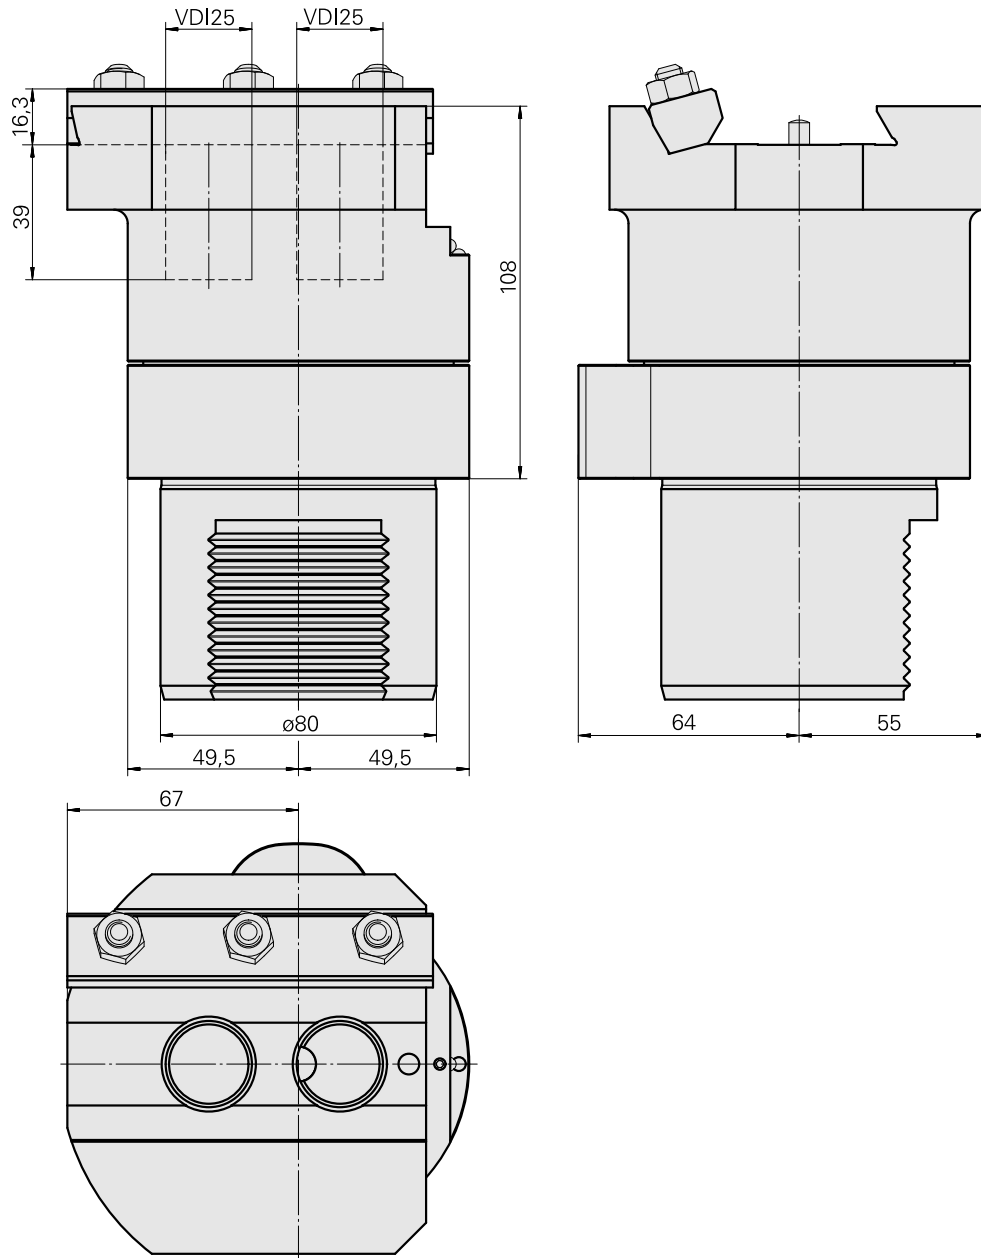

### Technical features

TH accessories category

Adapter for presetting units

Mounting

D80 for presetting devices

Tool mounting

Dovetail ABC