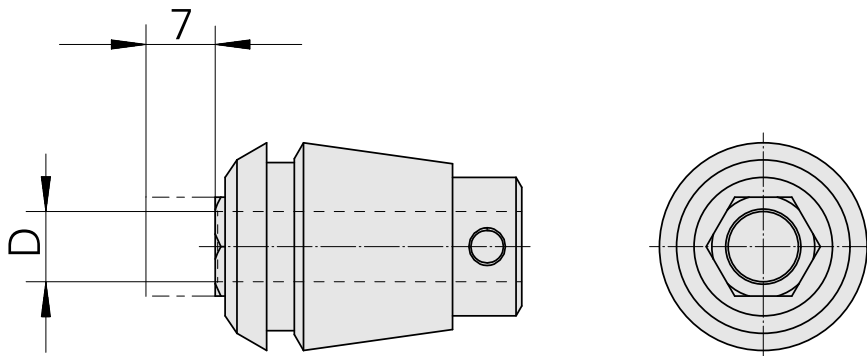

## ER-Collet chuck for taps ET 1-20 4.5mm

### Technical data

<b>TH accessories category</b>	ER-Collet chuck for taps
<b>Mounting</b>	ER20
<b>Tool mounting</b>	4.5mm
<b>Collet type</b>	ET 1-20

10161131  
323445

**INDEX**

---