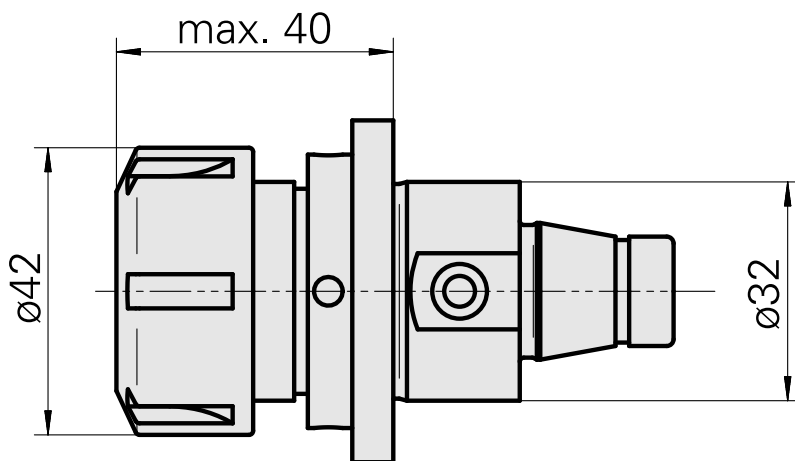

### Technical data

TH accessories category

WFB 32-20

Mounting

ER25

Quick change inserts

collet mounting

---