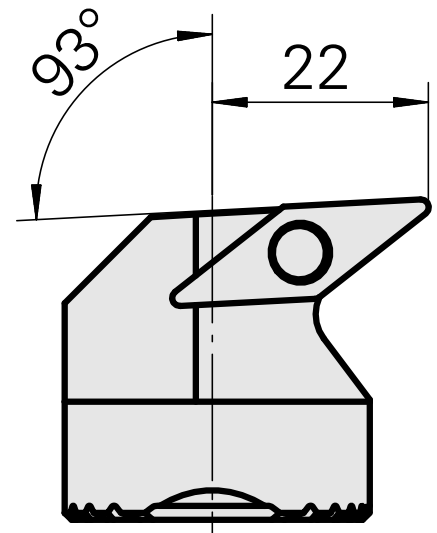

## Boring head for VC.. 1604..

### Technical data

Mounting	for VC.. 1604..
Cooling	internal
Pressure	50 bar
X [mm]	32 (1.26")
Z [mm]	22 (0.87)
INDEX TRAUB products	G220.3 • G220 • R200 • TNX65/42 • TNX220.3