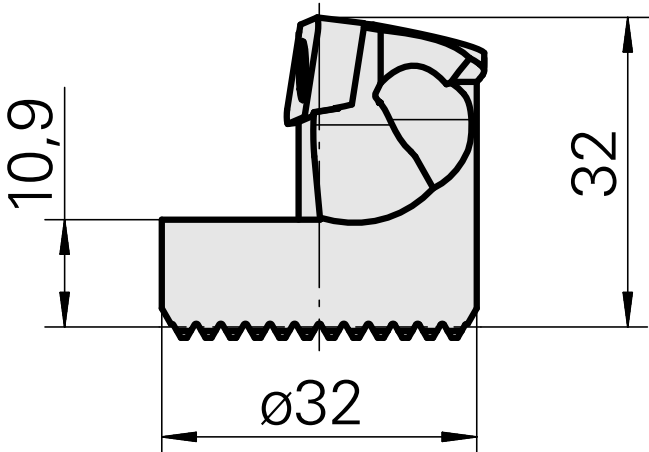

## Boring head for VC.. 1604..

### Technical data

Mounting	for VC.. 1604..
Cooling	internal
Pressure	50 bar
X [mm]	32 (1.26")
Z [mm]	22 (0.87)
INDEX TRAUB products	G220.3 • G220 • R200 • TNX65/42 • TNX220.3

### **Other accessories**

[Countersunk screw Wohlhaupter Nr. 115673](#)

Product ID : 10587078

Previous product ID : W00013.0026

---