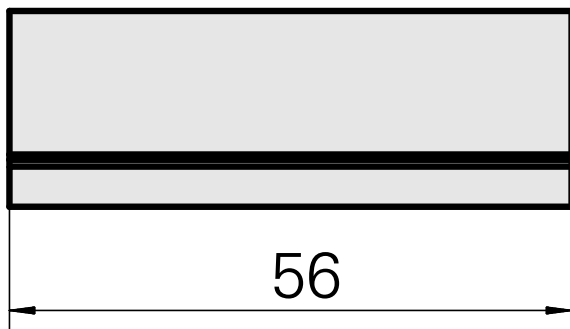

## Winkel 20/16 MM, Höhe 4 mm, Breite 4 mm

### Technical data

TH accessories category

Compensation bracket

Mounting

Square 20x20