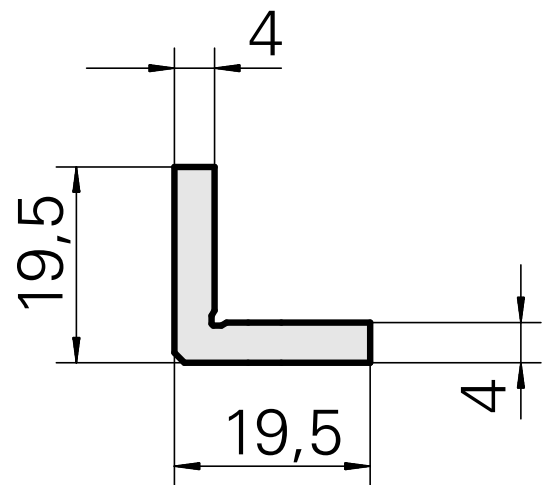

## Winkel 20/16 MM, Höhe 4 mm, Breite 4 mm

### Technical data

TH accessories category

Compensation bracket

Mounting

Square 20x20