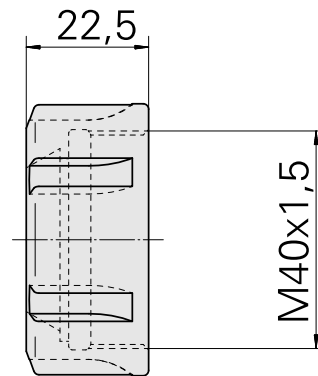

Clamping nut

Technical data

TH accessories category

Clamping nut

Mounting

ER32

Collet type

ER 32

Clamping nut type

Female thread