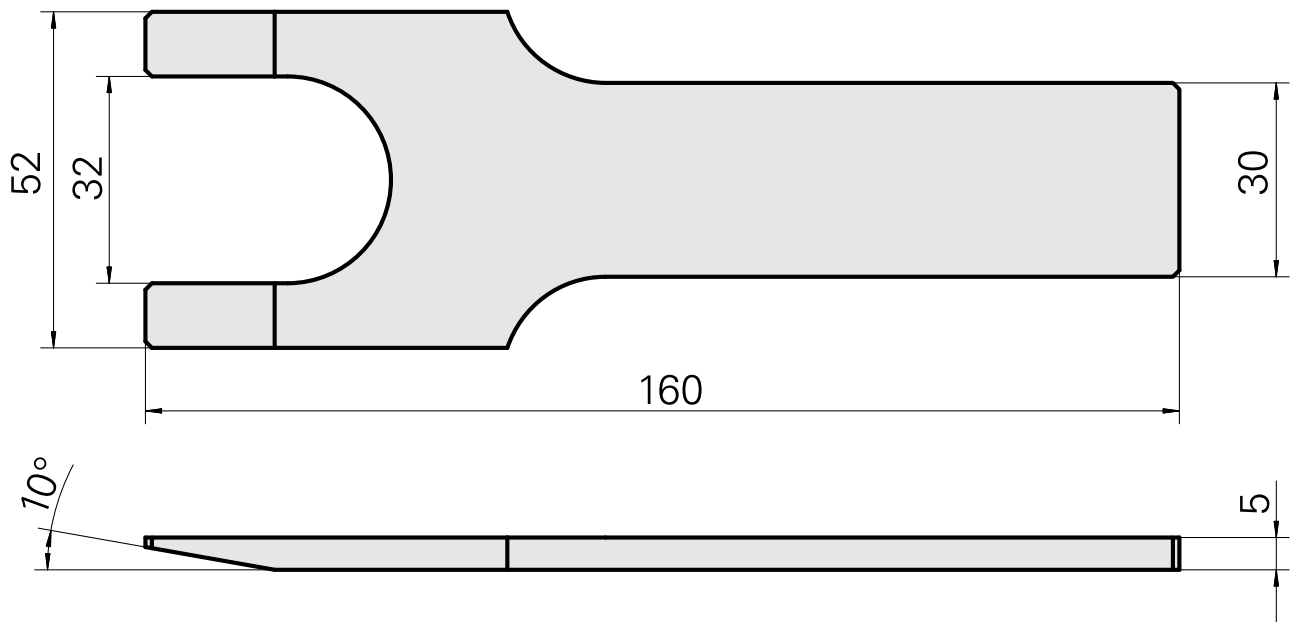

## Extractor device

### Technical data

TH accessories category

Puller

Mounting

SK30

10100780  
L35231.60

**INDEX**

---